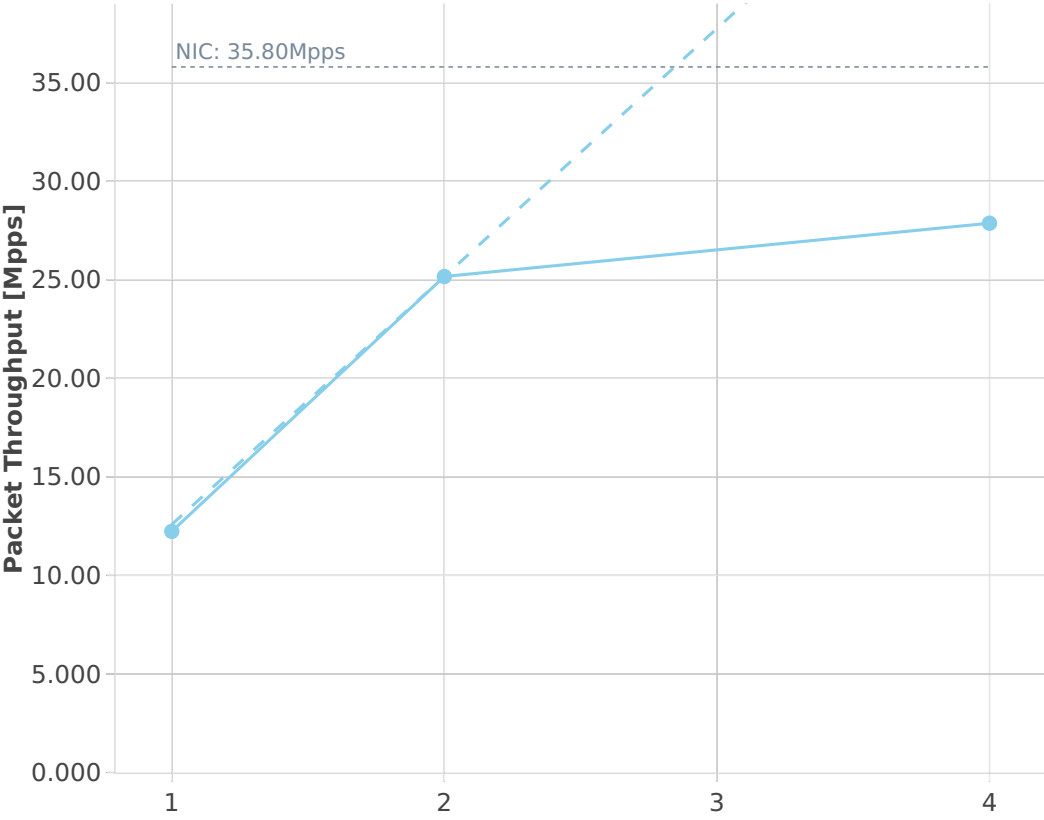

Speedup Multi-core: ip4-3n-hsw-xl710-64b-base-ndr

--- Perfect — Measured ... Limit
● ethip4-ip4base