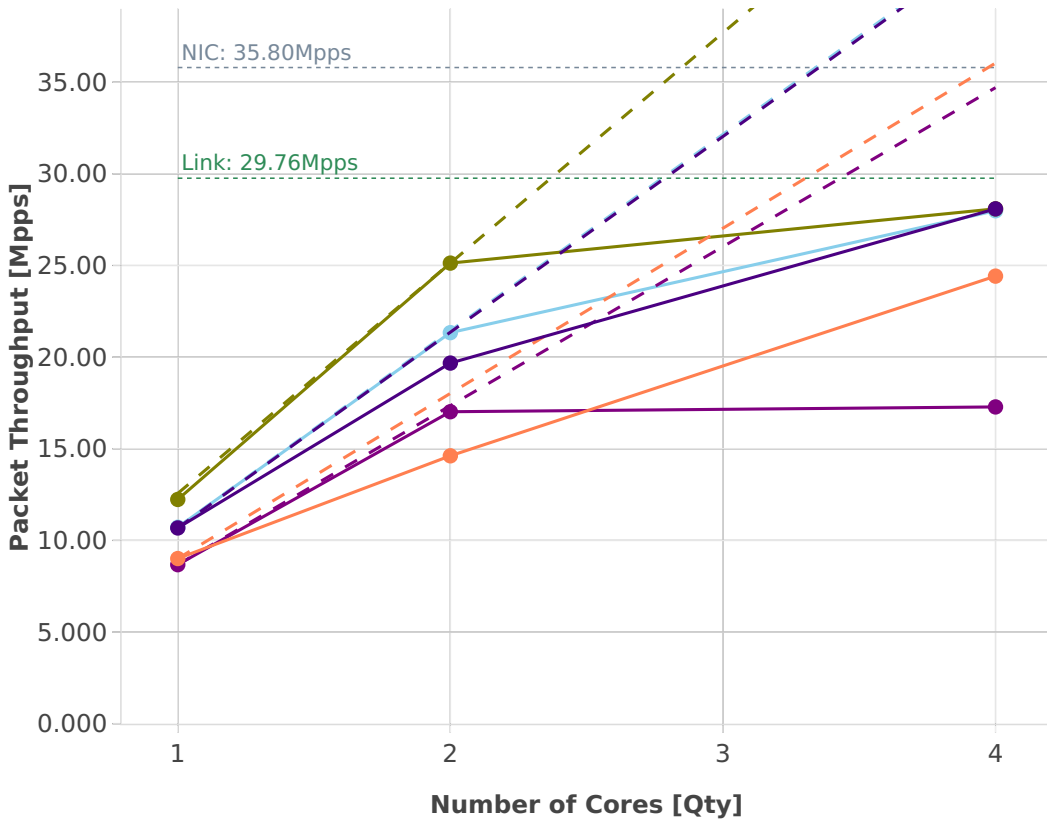

# Speedup Multi-core: ip4-3n-hsw-x710-64b-features-pdr

-- Perfect — Measured ... Limit

- dot1q-ip4base
- ethip4-ip4base
- ethip4udp-ip4base-nat44
- ethip4-ip4base-copwhtlistbase
- ethip4-ip4base-ipolicemarkbase