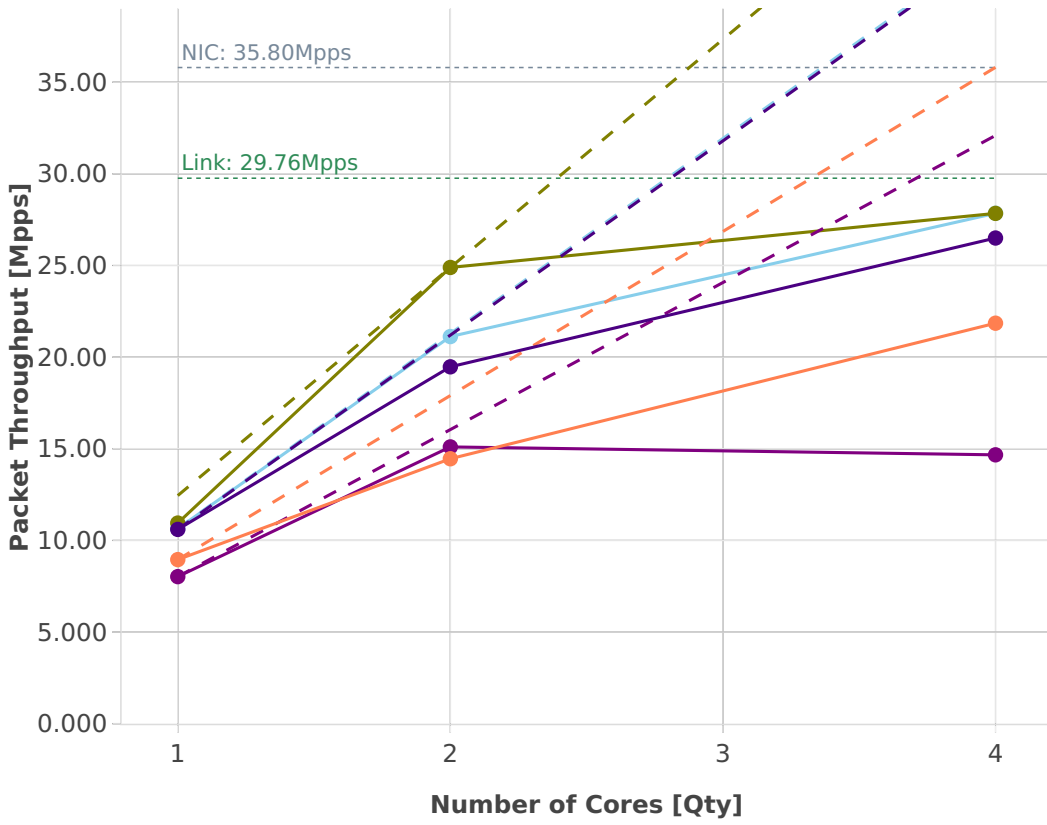

Speedup Multi-core: ip4-3n-hsw-x710-64b-features-ndr

-- Perfect — Measured ... Limit

—●— dot1q-ip4base

—●— ethip4-ip4base

—●— ethip4udp-ip4base-nat44

—●— ethip4-ip4base-ipolicemarkbase

—●— ethip4-ip4base-copwhtlistbase