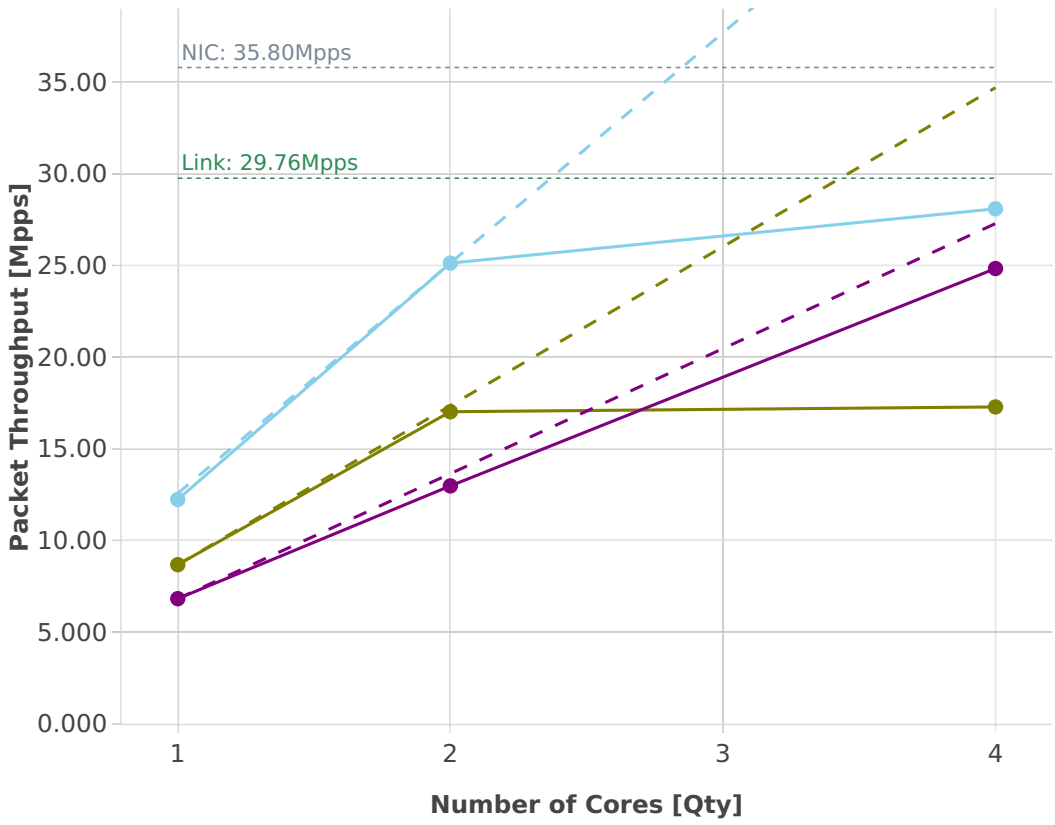

# Speedup Multi-core: ip4-3n-hsw-x710-64b-features-nat44-pdr

- Perfect    — Measured    ... Limit
- ethip4-ip4base
  - ethip4udp-ip4base-nat44
  - ethip4udp-ip4scale1000-udpsrcscale15-nat44