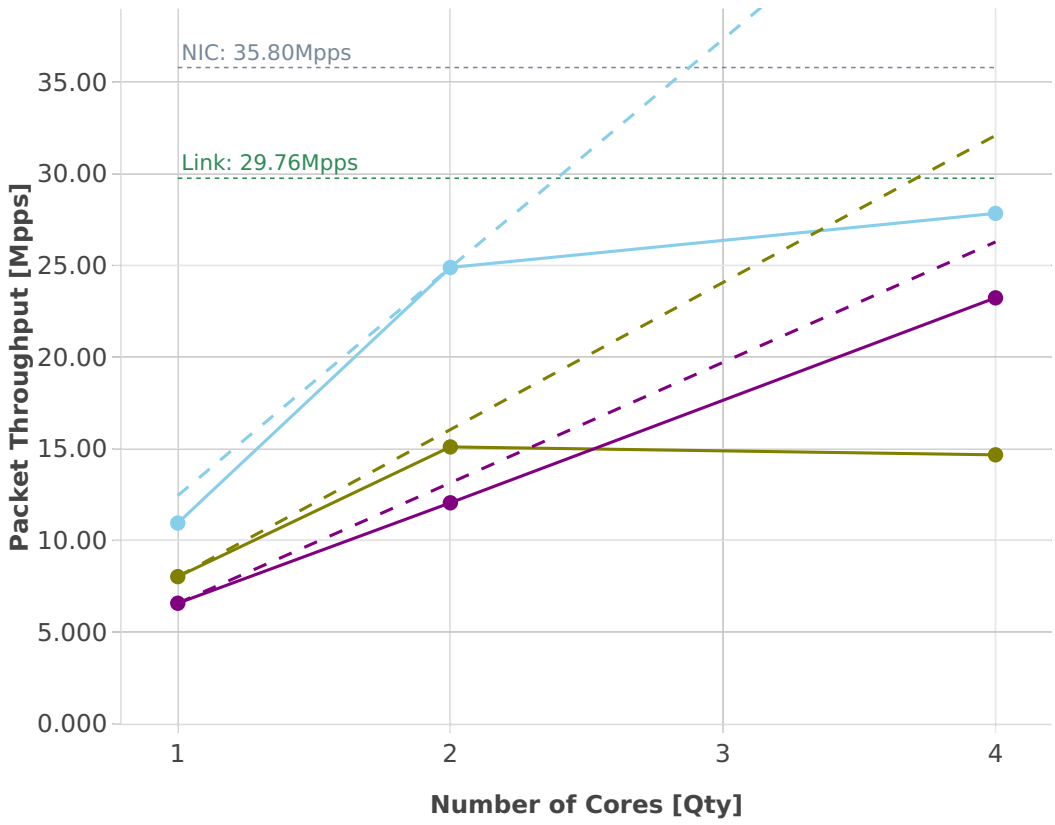

Speedup Multi-core: ip4-3n-hsw-x710-64b-features-nat44-ndr

- Perfect
- Measured
- ... Limit
- ethip4-ip4base
- ethip4udp-ip4base-nat44
- ethip4udp-ip4scale1000-udpsrcscale15-nat44