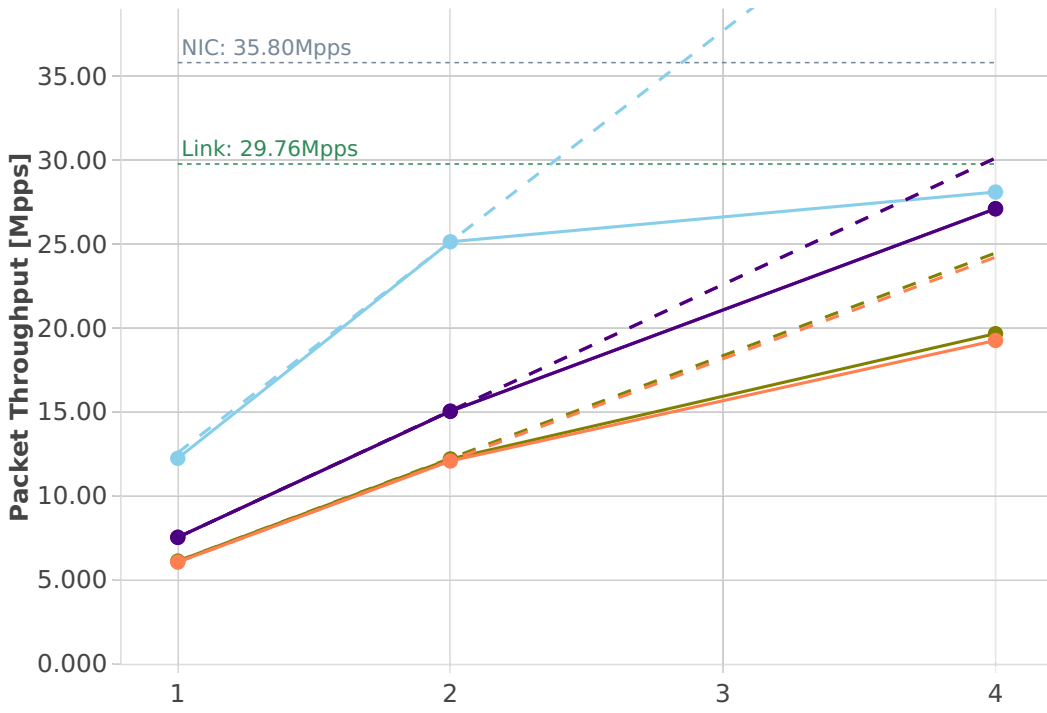

# Speedup Multi-core: ip4-3n-hsw-x710-64b-features-iacl-pdr

--- Perfect — Measured ... Limit

- ethip4-ip4base
- ethip4udp-ip4base-iacl1sl-10kflows
- ethip4udp-ip4base-iacl50sf-10kflows
- ethip4udp-ip4base-iacl50sl-10kflows
- ethip4udp-ip4base-iacl1sf-10kflows