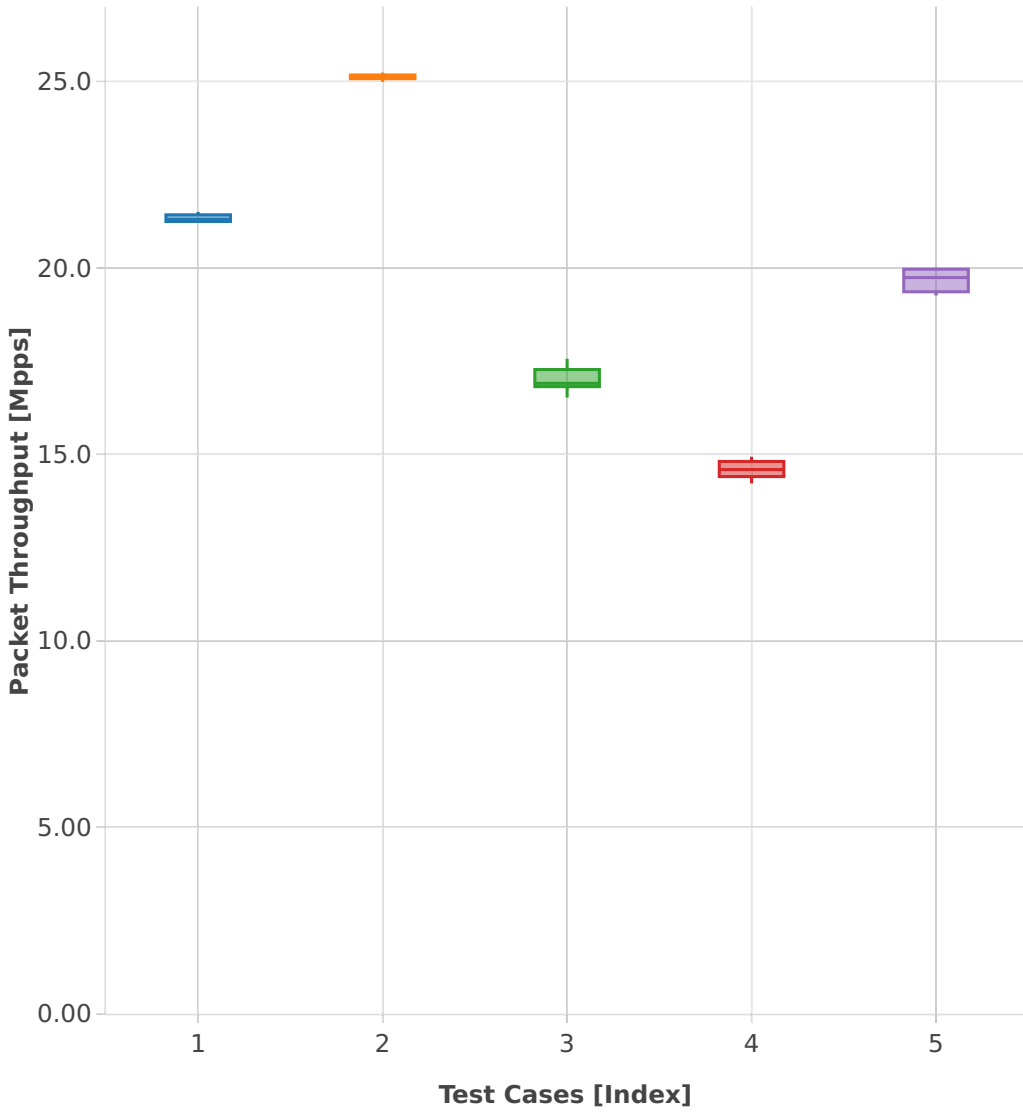

Throughput: ip4-3n-hsw-x710-64b-2t2c-features-pdr

- 1. (10 runs) dot1q-ip4base
- 2. (10 runs) ethip4-ip4base
- 3. (10 runs) ethip4udp-ip4base-nat44
- 4. (10 runs) ethip4-ip4base-ipolicemarkbase
- 5. (10 runs) ethip4-ip4base-copwhtlistbase