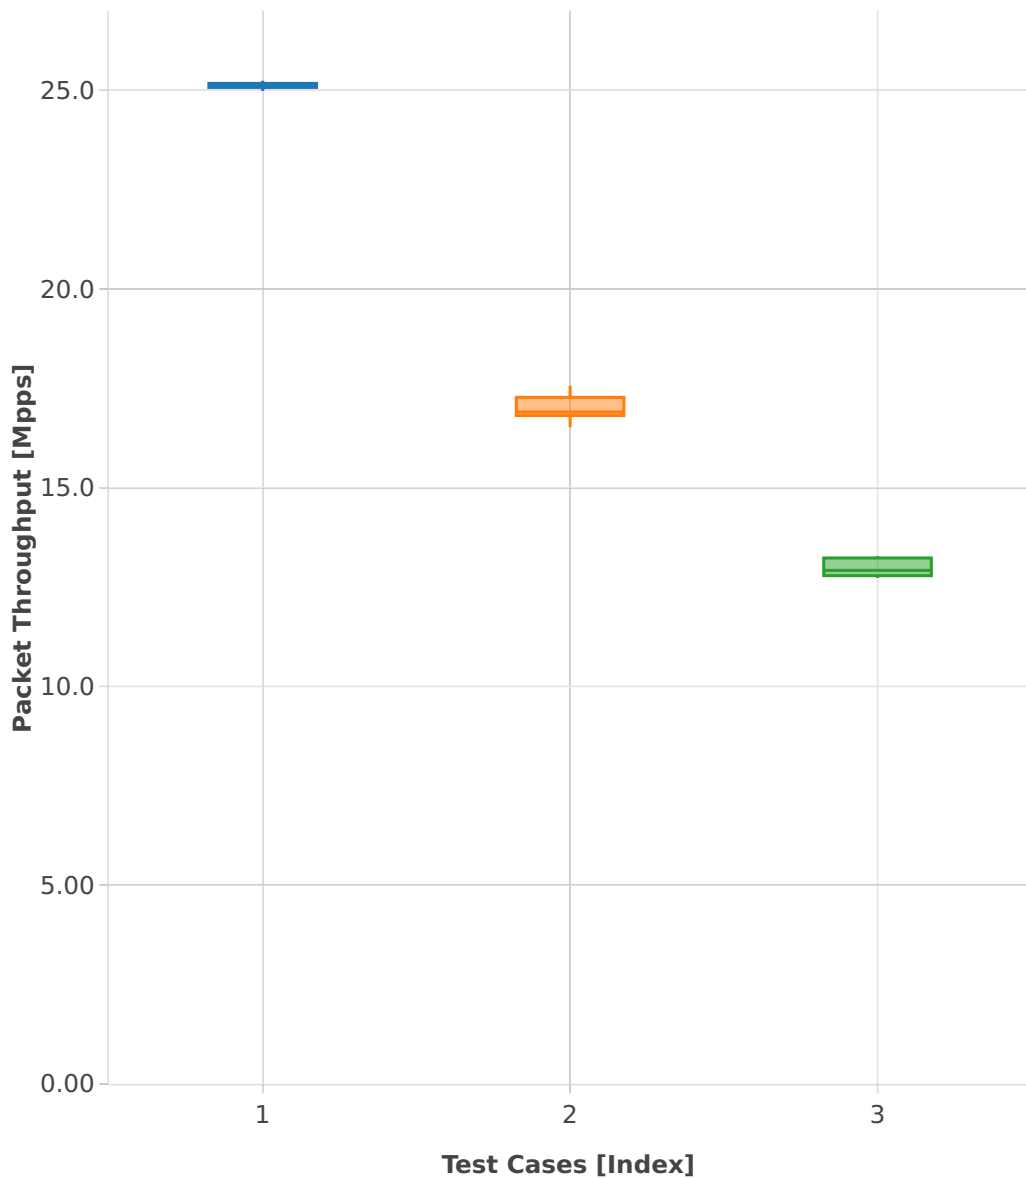

Throughput: ip4-3n-hsw-x710-64b-2t2c-features-nat44-pdr

- 1. (10 runs) ethip4-ip4base
- 2. (10 runs) ethip4udp-ip4base-nat44
- 3. (10 runs) ethip4udp-ip4scale1000-udpsrcscale15-nat44