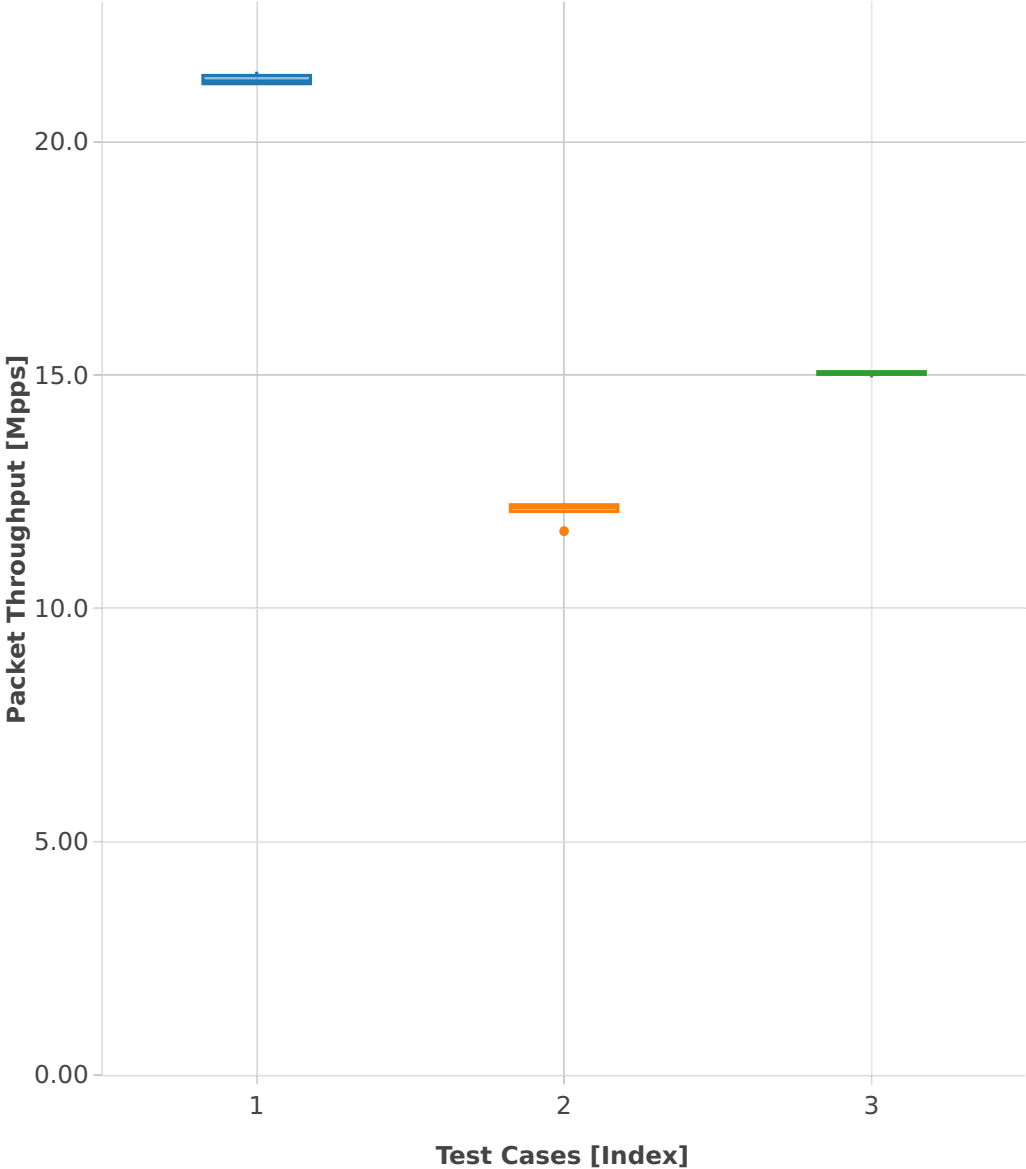

**Throughput: ip4-3n-hsw-x710-64b-2t2c-features-iacl-pdr**

- 1. (10 runs) dot1q-ip4base
- 2. (10 runs) ethip4udp-ip4base-iacl50sl-10kflows
- 3. (10 runs) ethip4udp-ip4base-iacl50sf-10kflows