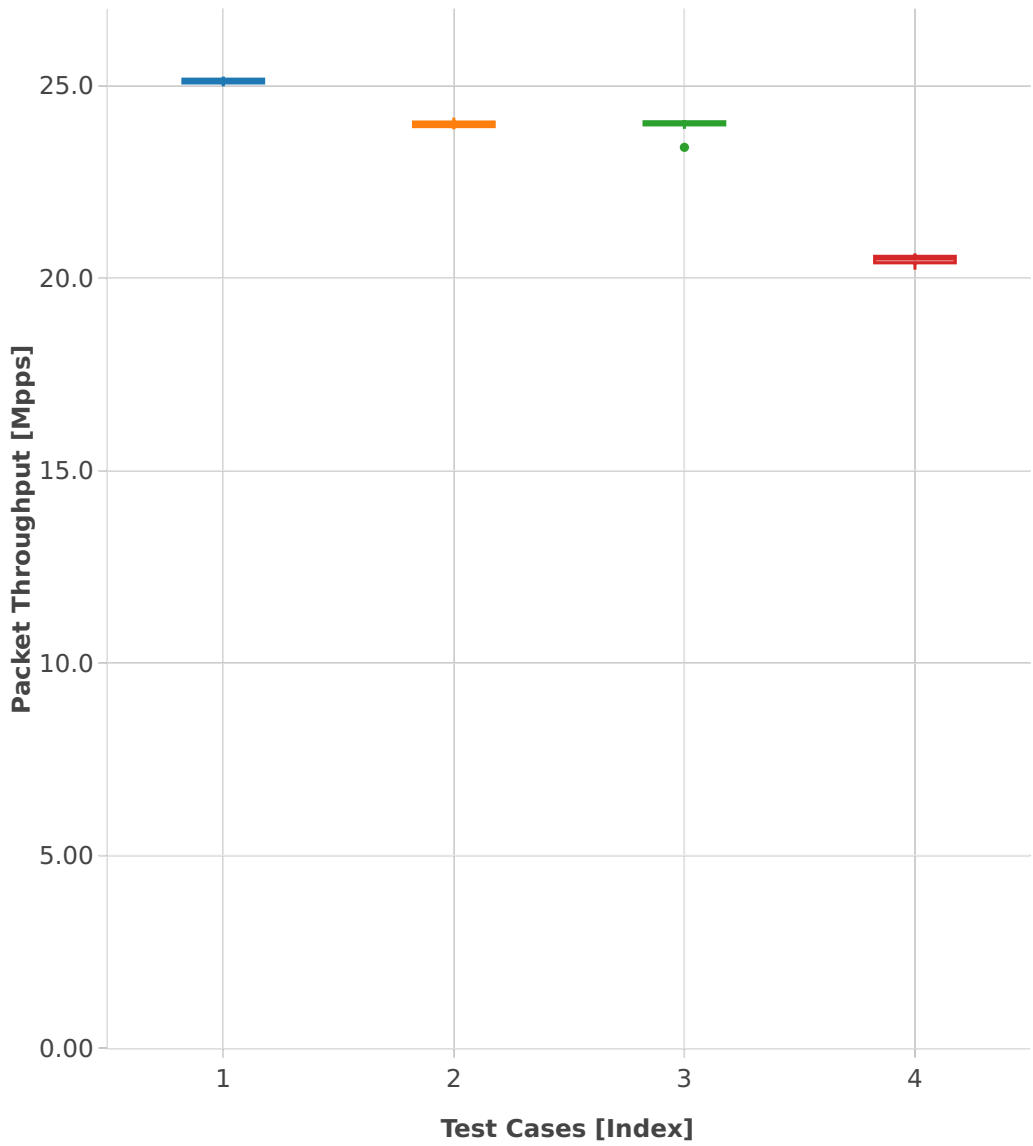

Throughput: ip4-3n-hsw-x710-64b-2t2c-base_and_scale-pdr

- 1. (10 runs) ethip4-ip4base
- 2. (10 runs) ethip4-ip4scale20k
- 3. (10 runs) ethip4-ip4scale200k
- 4. (10 runs) ethip4-ip4scale2m