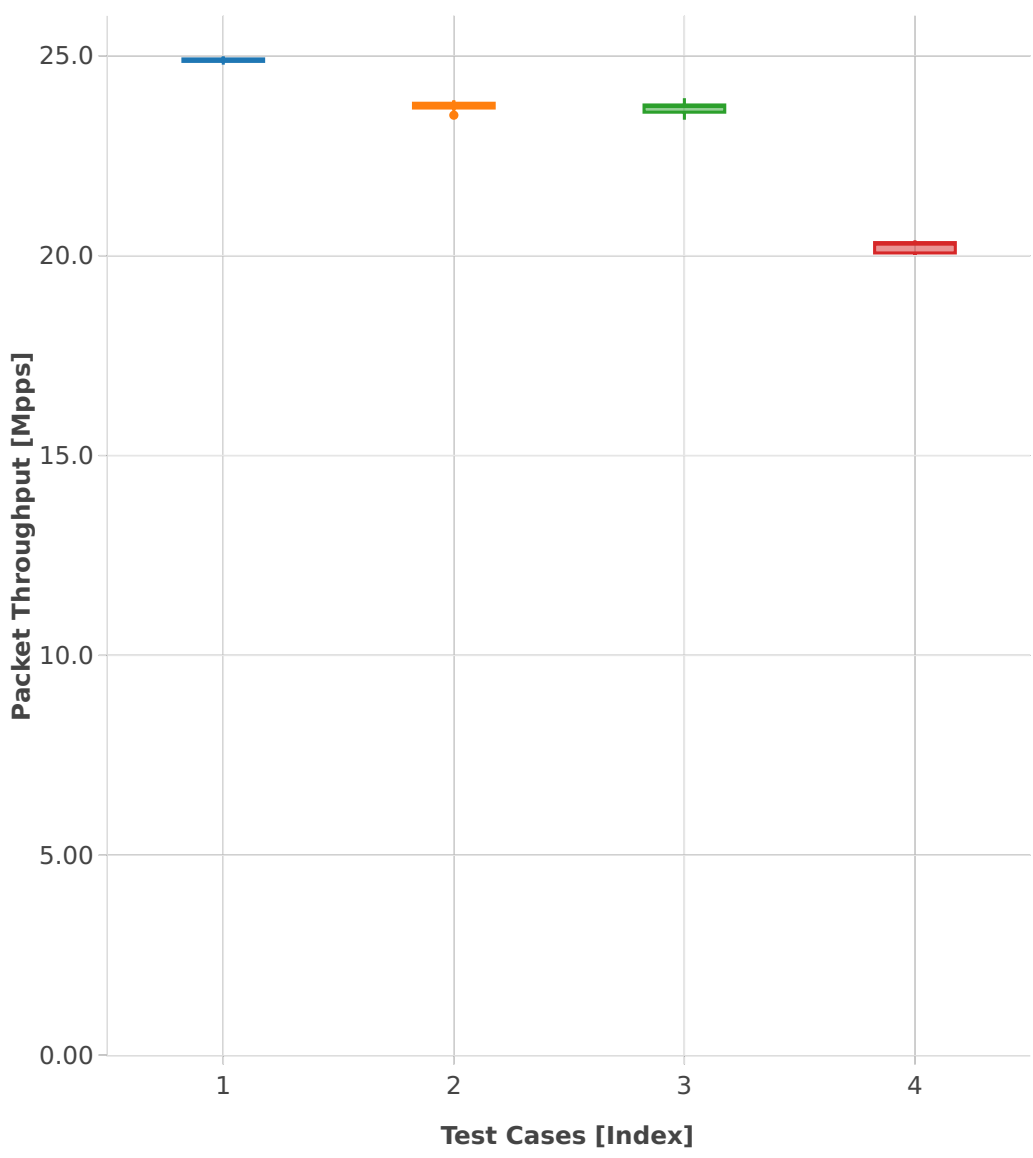

Throughput: ip4-3n-hsw-x710-64b-2t2c-base_and_scale-ndr

- 1. (10 runs) ethip4-ip4base
- 2. (10 runs) ethip4-ip4scale20k
- 3. (10 runs) ethip4-ip4scale200k
- 4. (10 runs) ethip4-ip4scale2m