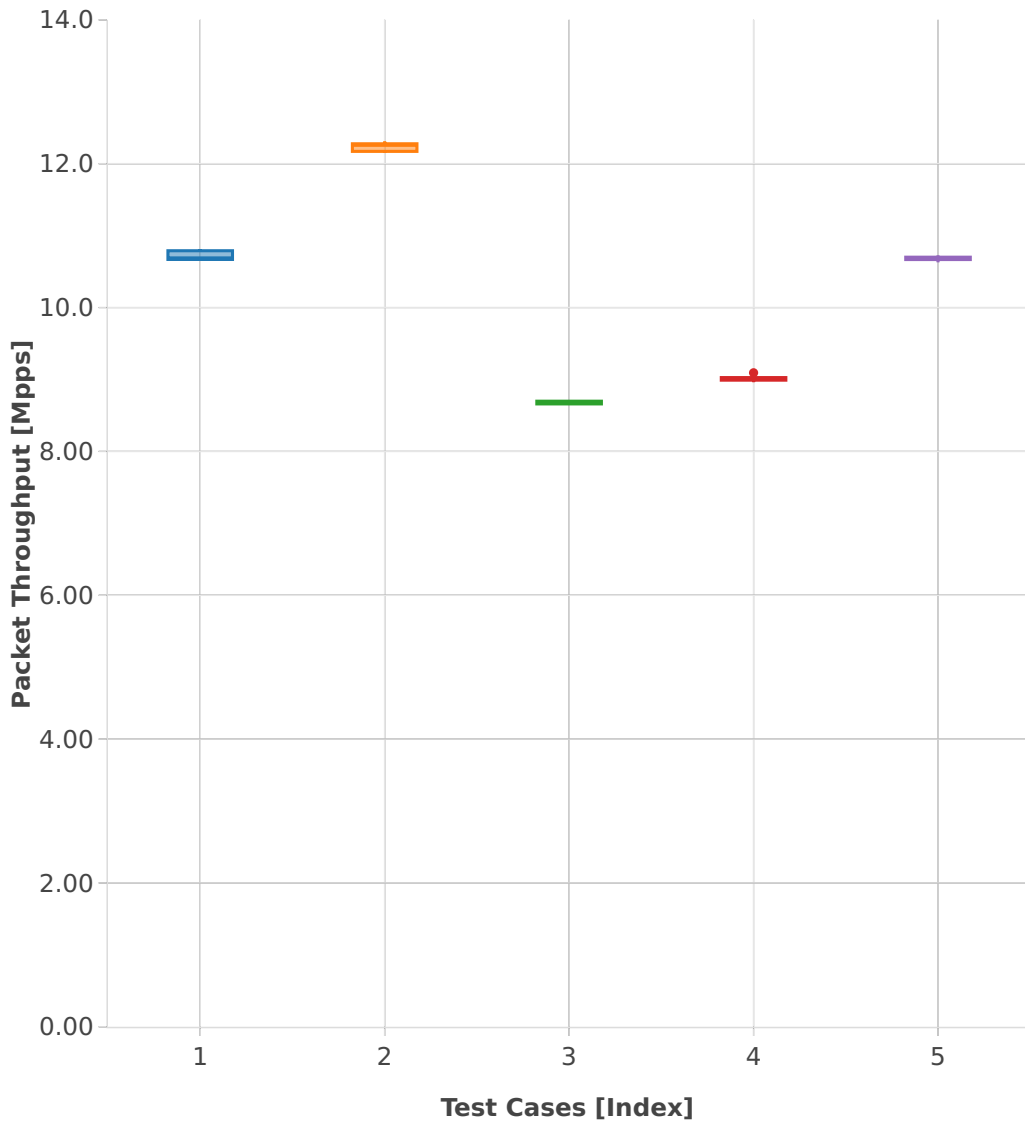

Throughput: ip4-3n-hsw-x710-64b-1t1c-features-pdr

- 1. (10 runs) dot1q-ip4base
- 2. (10 runs) ethip4-ip4base
- 3. (10 runs) ethip4udp-ip4base-nat44
- 4. (10 runs) ethip4-ip4base-ipolicemarkbase
- 5. (10 runs) ethip4-ip4base-copwhtlistbase