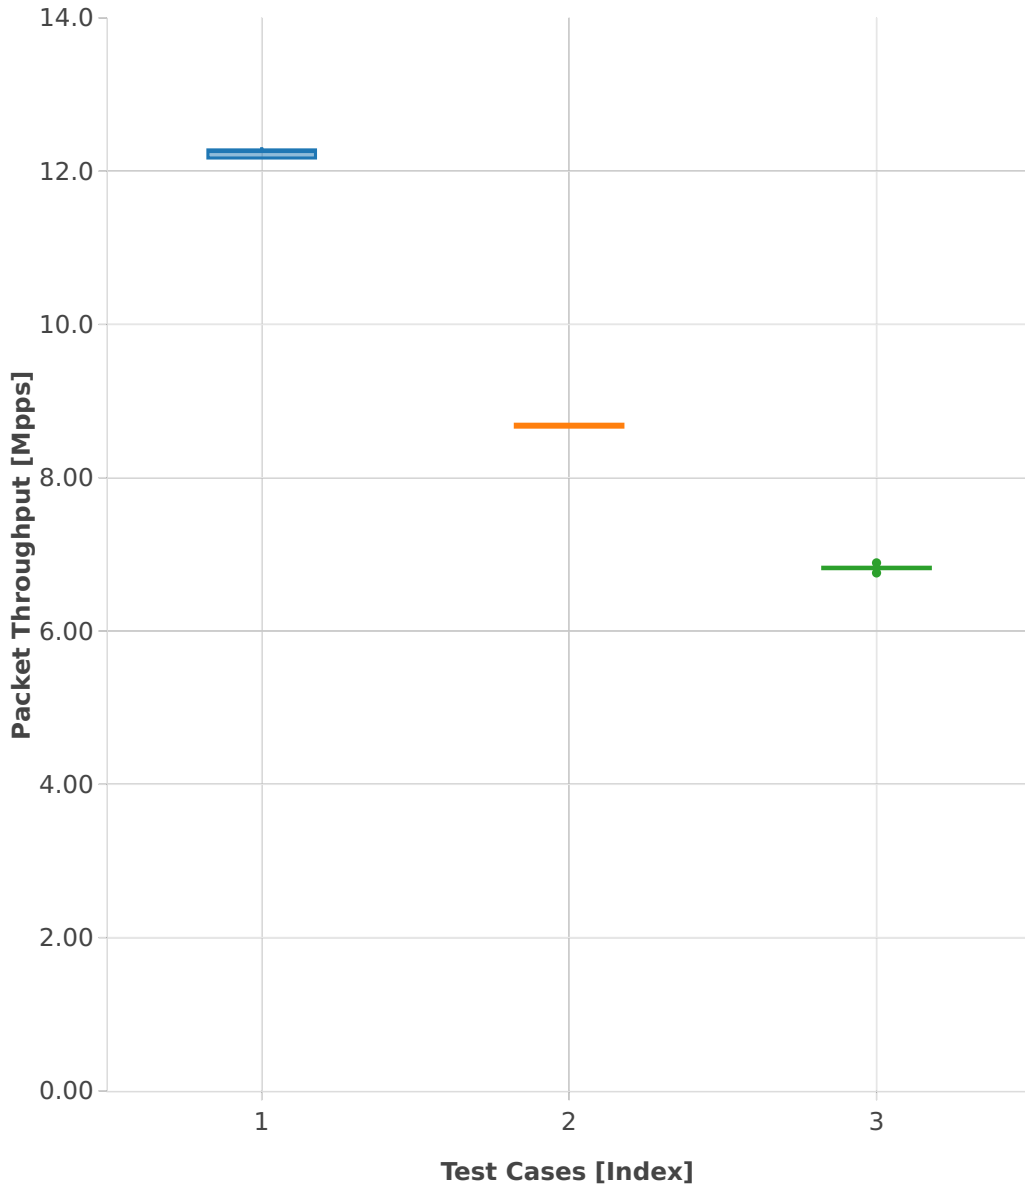

# Throughput: ip4-3n-hsw-x710-64b-1t1c-features-nat44-pdr

- 1. (10 runs) ethip4-ip4base
- 2. (10 runs) ethip4udp-ip4base-nat44
- 3. (10 runs) ethip4udp-ip4scale1000-udpsrcscale15-nat44