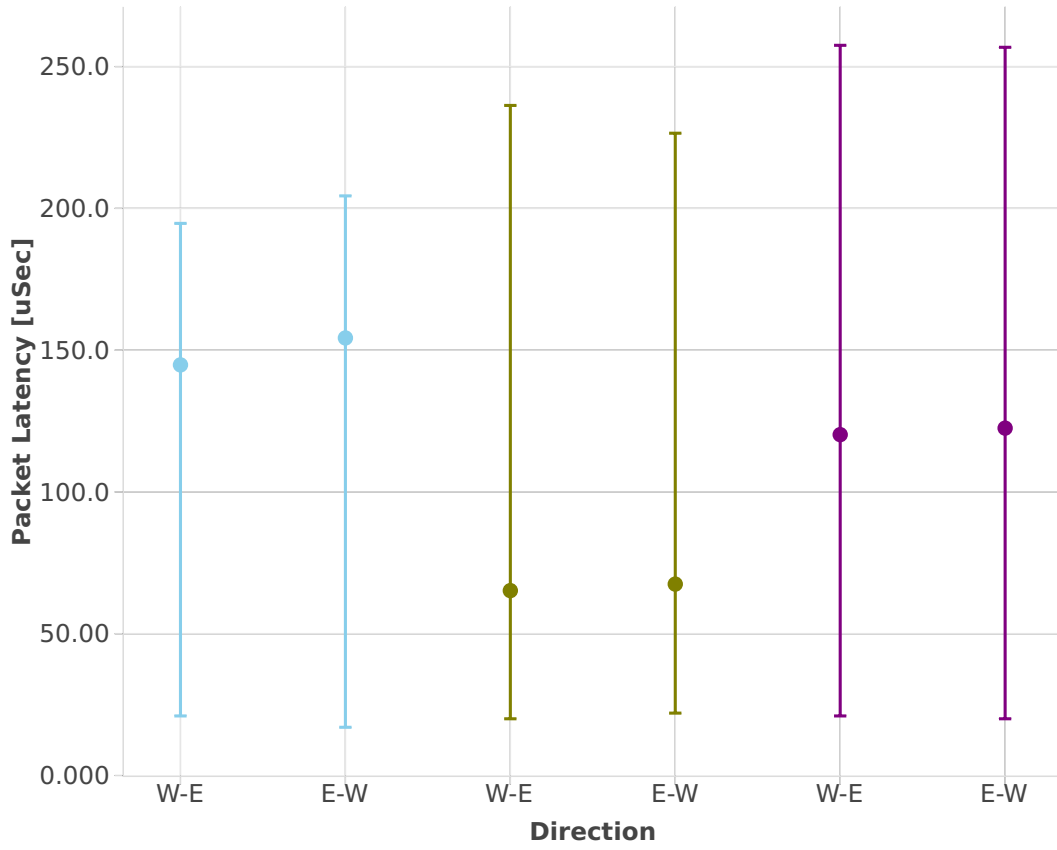

# Latency: ip4-3n-hsw-x710-64b-1t1c-features-nat44-ndr

● ethip4-ip4base

● ethip4udp-ip4base-nat44

● ethip4udp-ip4scale1000-udpsrcscale15-nat44