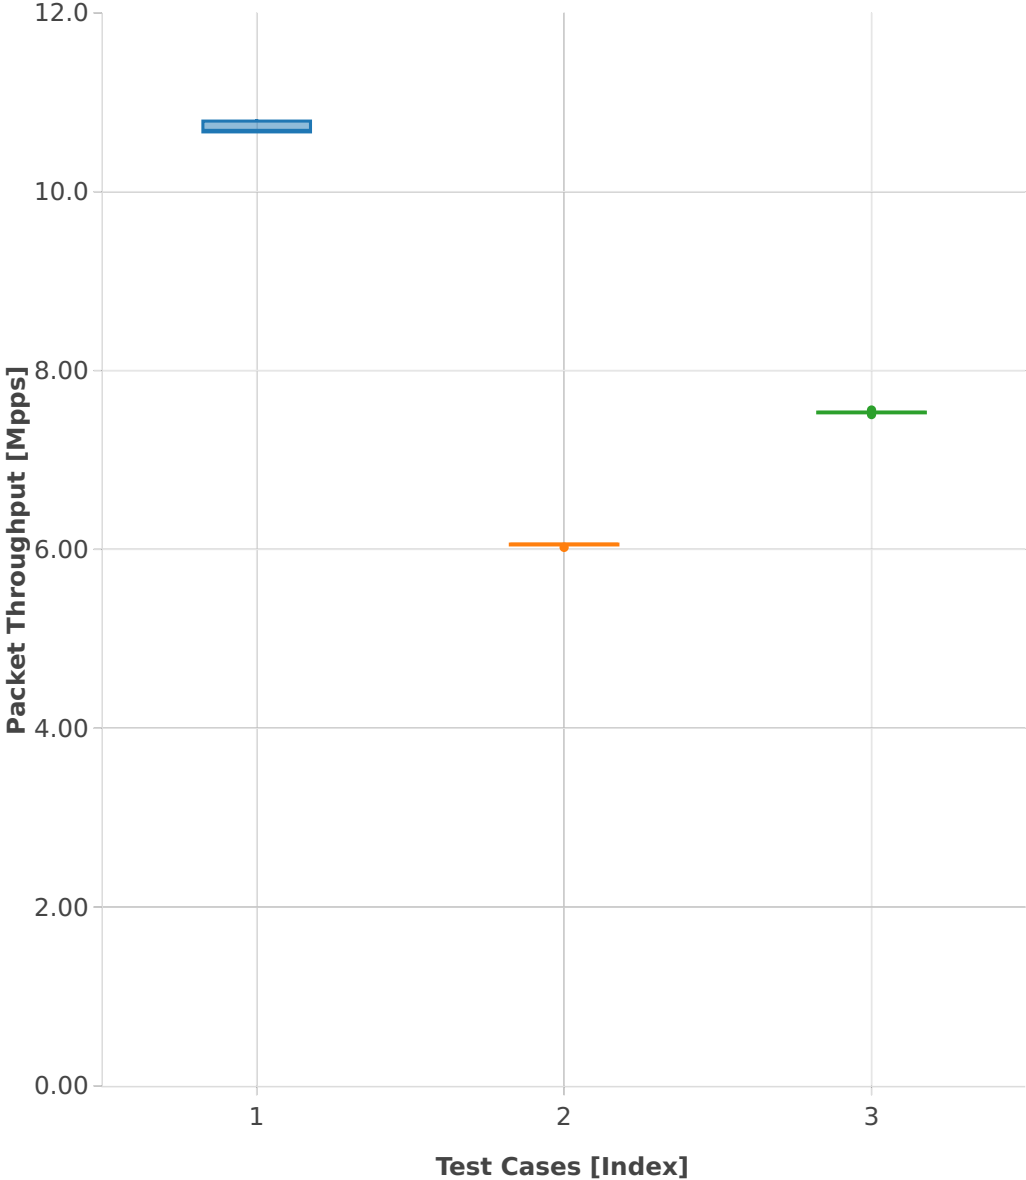

**Throughput: ip4-3n-hsw-x710-64b-1t1c-features-iacl-pdr**

- 1. (10 runs) dot1q-ip4base
- 2. (10 runs) ethip4udp-ip4base-iacl50sl-10kflows
- 3. (10 runs) ethip4udp-ip4base-iacl50sf-10kflows