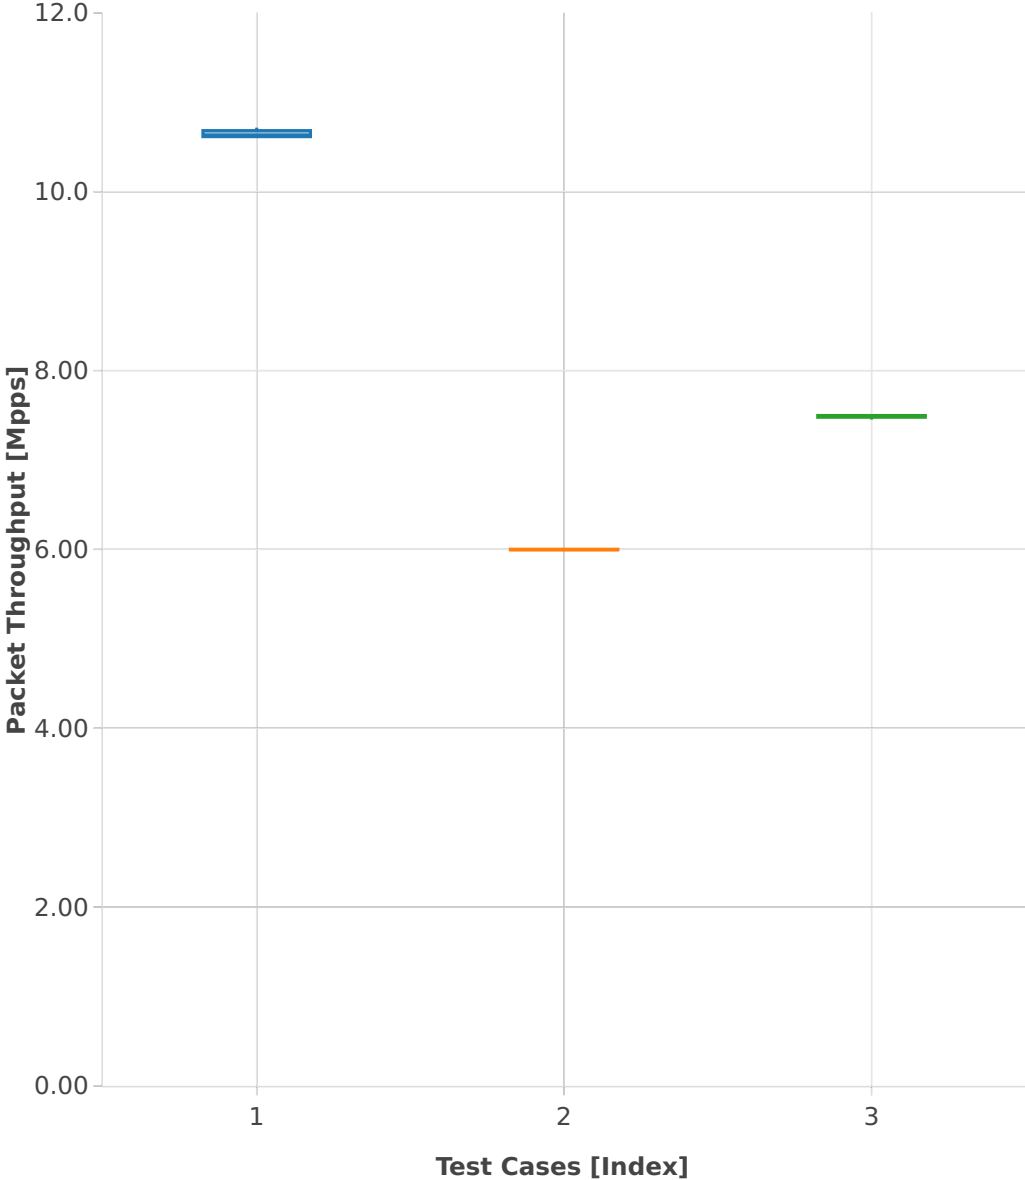

Throughput: ip4-3n-hsw-x710-64b-1t1c-features-iacl-ndr

- 1. (10 runs) dot1q-ip4base
- 2. (10 runs) ethip4udp-ip4base-iacl50sl-10kflows
- 3. (10 runs) ethip4udp-ip4base-iacl50sf-10kflows