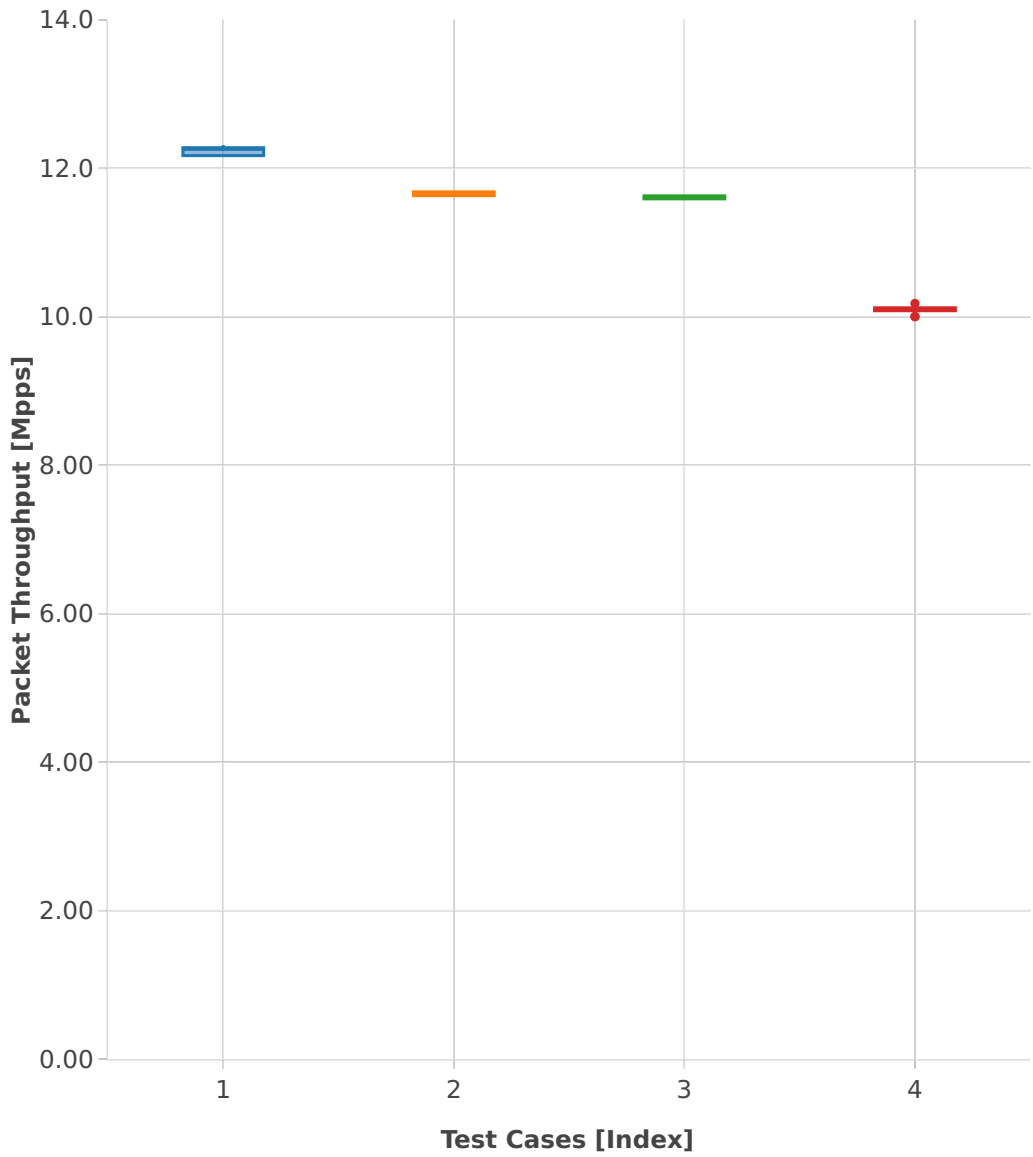

Throughput: ip4-3n-hsw-x710-64b-1t1c-base_and_scale-pdr

- 1. (10 runs) ethip4-ip4base
- 2. (10 runs) ethip4-ip4scale20k
- 3. (10 runs) ethip4-ip4scale200k
- 4. (10 runs) ethip4-ip4scale2m