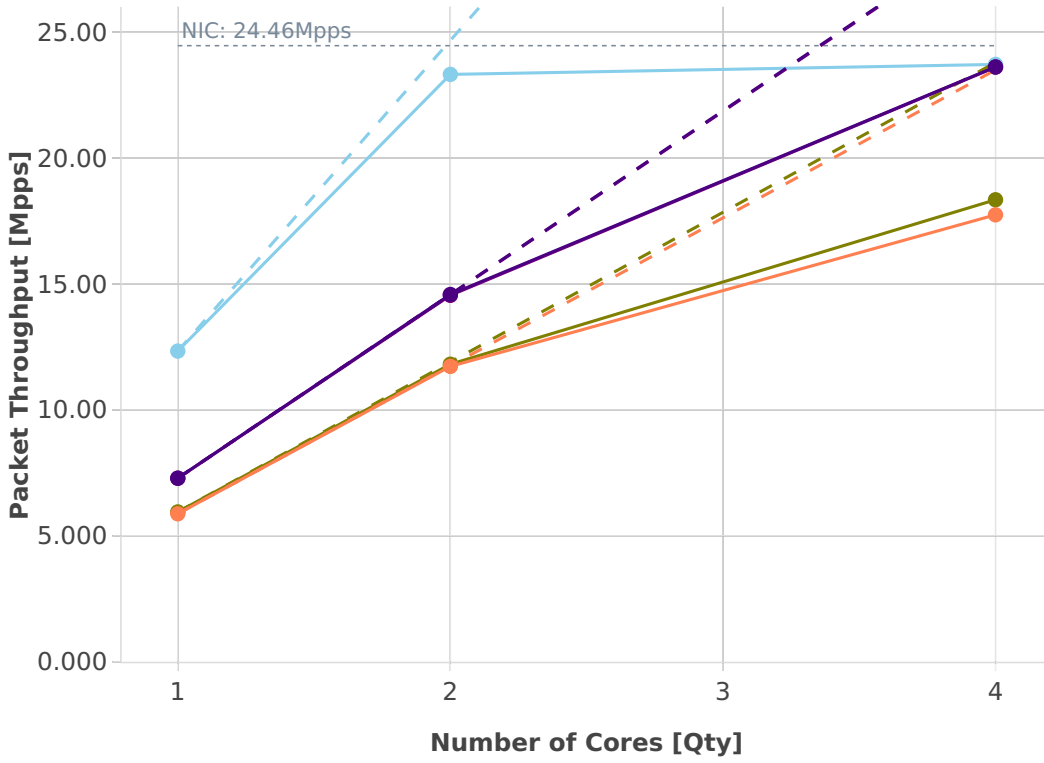

Speedup Multi-core: ip4-3n-hsw-x520-64b-features-oacl-ndr

-- Perfect — Measured ... Limit

● ethip4-ip4base

● ethip4udp-ip4base-oacl1sl-10kflows

● ethip4udp-ip4base-oacl50sf-10kflows

● ethip4udp-ip4base-oacl50sl-10kflows

● ethip4udp-ip4base-oacl1sf-10kflows