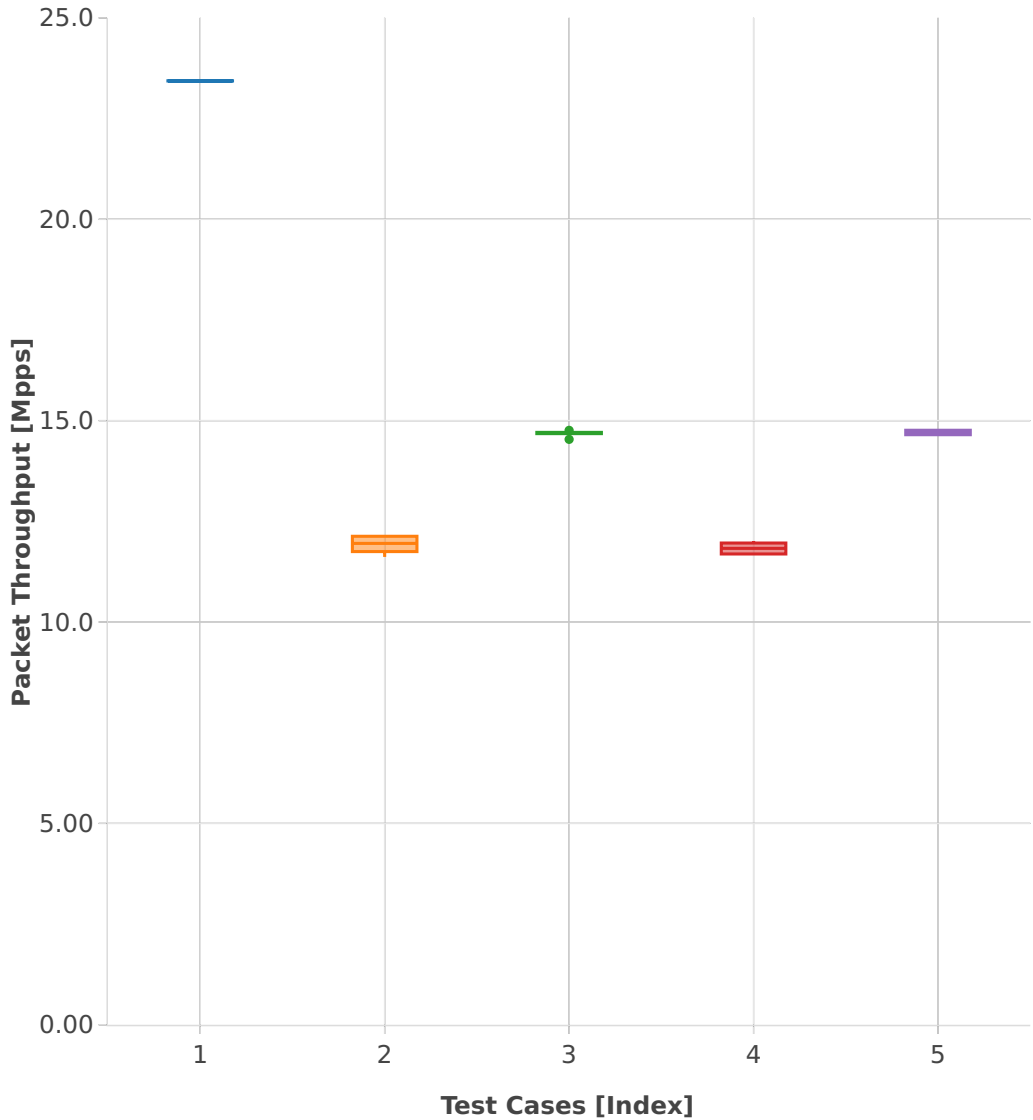

### Throughput: ip4-3n-hsw-x520-64b-2t2c-features-oacl-pdr

- 1. (10 runs) ethip4-ip4base
- 2. (10 runs) ethip4udp-ip4base-oacl1sl-10kflows
- 3. (10 runs) ethip4udp-ip4base-oacl50sf-10kflows
- 4. (10 runs) ethip4udp-ip4base-oacl50sl-10kflows
- 5. (10 runs) ethip4udp-ip4base-oacl1sf-10kflows