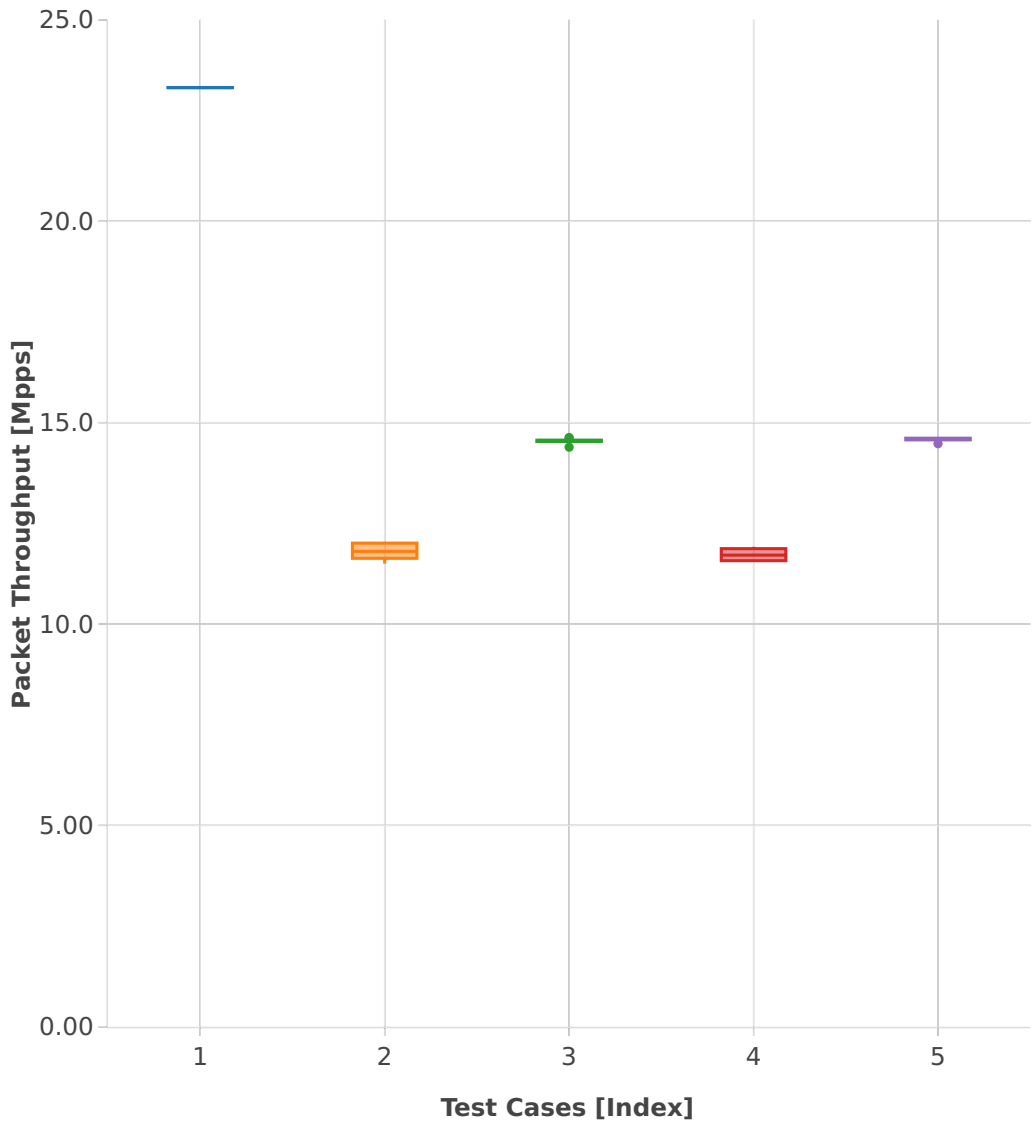

Throughput: ip4-3n-hsw-x520-64b-2t2c-features-oacl-ndr

- 1. (10 runs) ethip4-ip4base
- 2. (10 runs) ethip4udp-ip4base-oacl1sl-10kflows
- 3. (10 runs) ethip4udp-ip4base-oacl50sf-10kflows
- 4. (10 runs) ethip4udp-ip4base-oacl50sl-10kflows
- 5. (10 runs) ethip4udp-ip4base-oacl1sf-10kflows