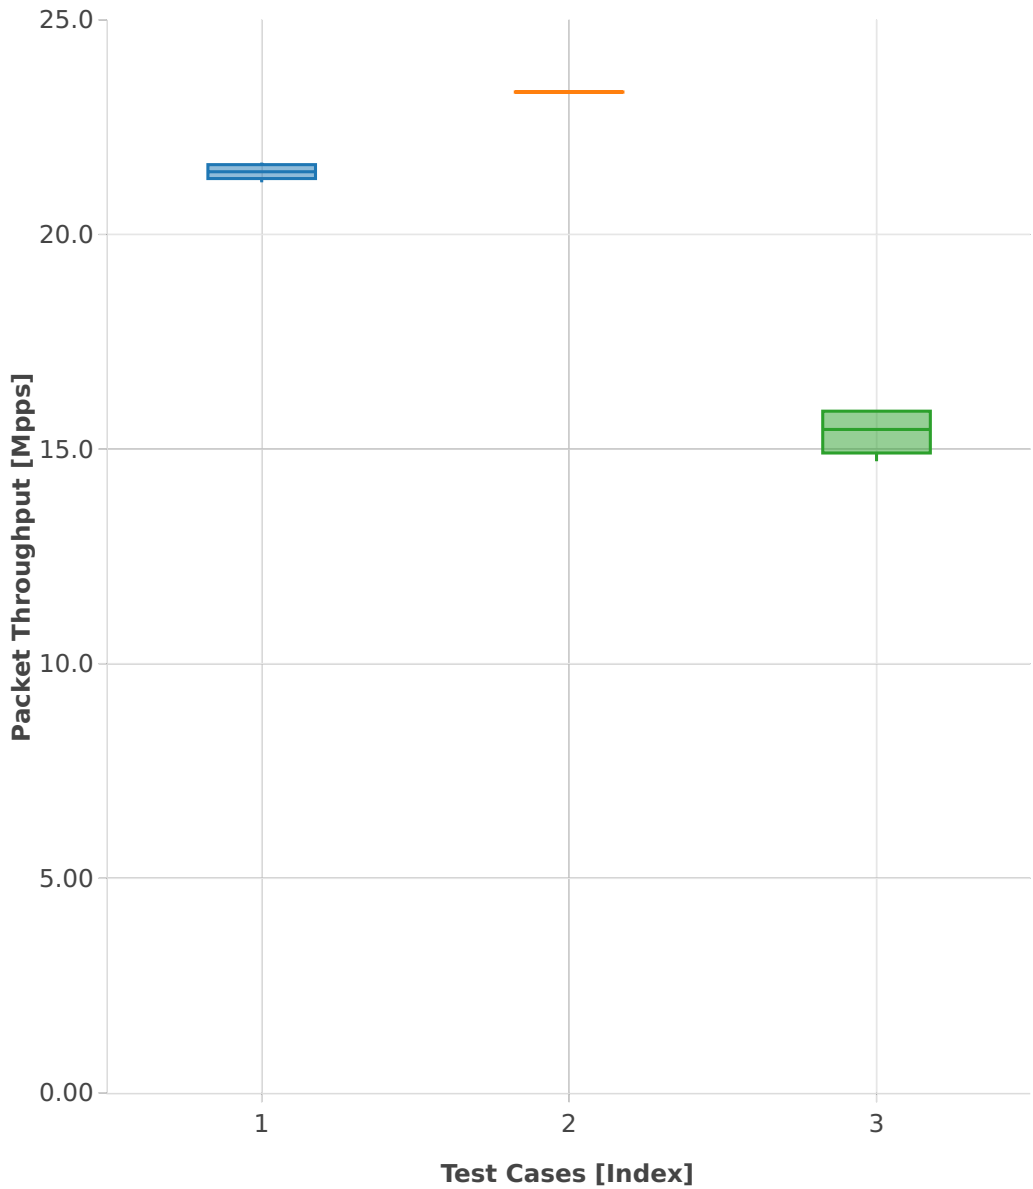

Throughput: ip4-3n-hsw-x520-64b-2t2c-features-ndr

- 1. (10 runs) dot1q-ip4base
- 2. (10 runs) ethip4-ip4base
- 3. (10 runs) ethip4udp-ip4base-nat44