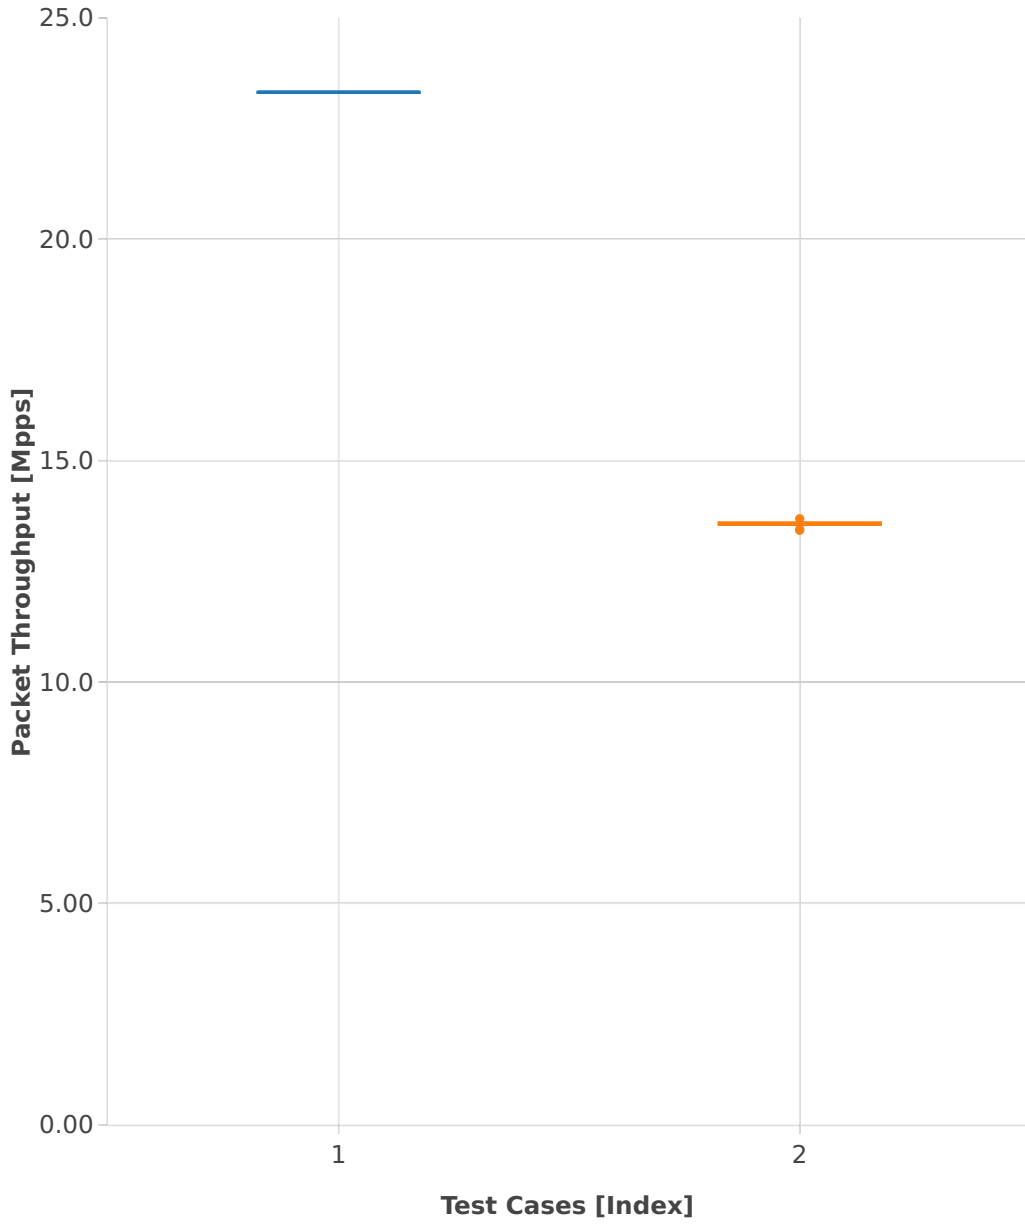

Throughput: ip4-3n-hsw-x520-64b-2t2c-features-nat44-ndr

- 1. (10 runs) ethip4-ip4base
- 2. (10 runs) ethip4udp-ip4base-udpsrcscale15-nat44