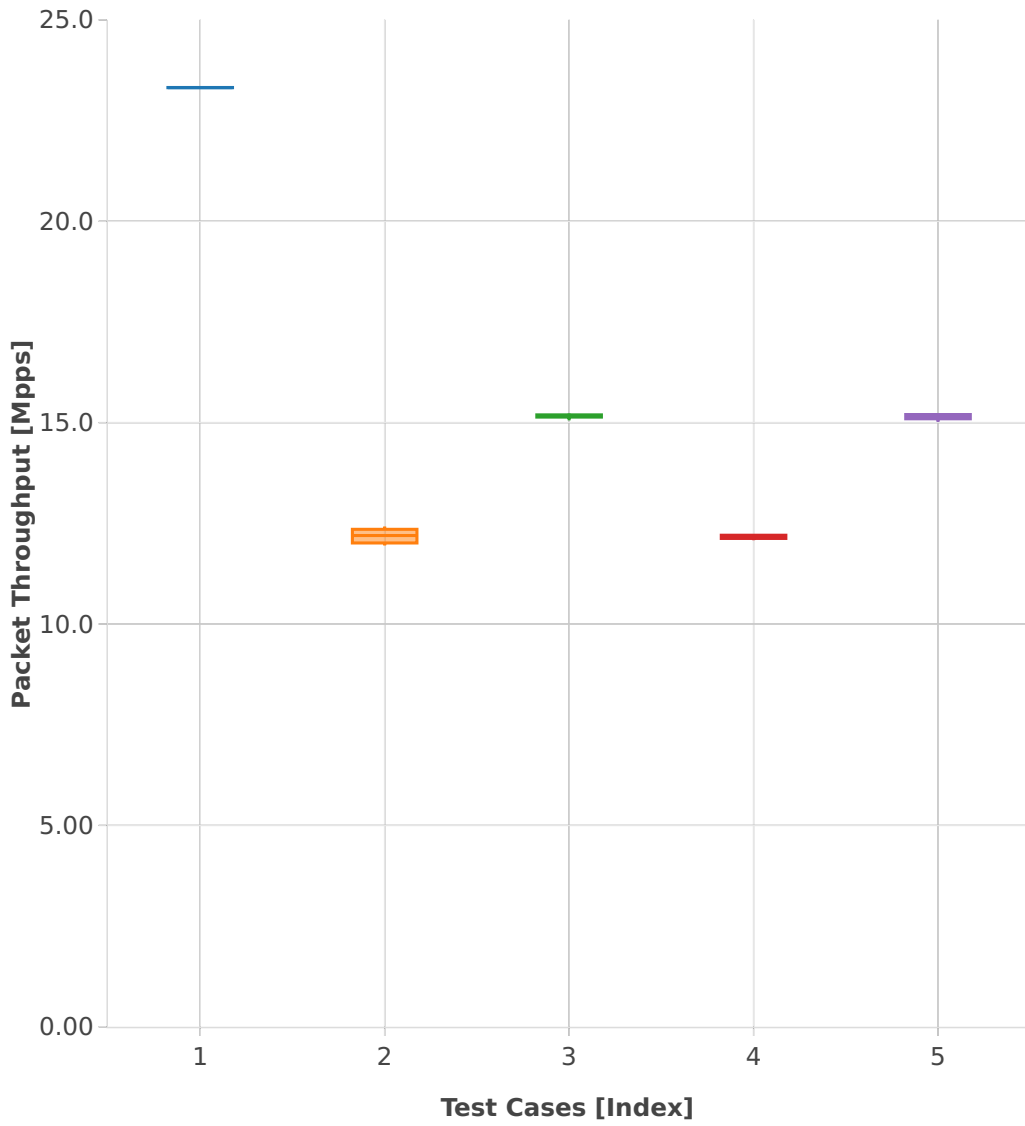

Throughput: ip4-3n-hsw-x520-64b-2t2c-features-iacl-ndr

- 1. (10 runs) ethip4-ip4base
- 2. (10 runs) ethip4udp-ip4base-iacl1sl-10kflows
- 3. (10 runs) ethip4udp-ip4base-iacl50sf-10kflows
- 4. (10 runs) ethip4udp-ip4base-iacl50sl-10kflows
- 5. (10 runs) ethip4udp-ip4base-iacl1sf-10kflows