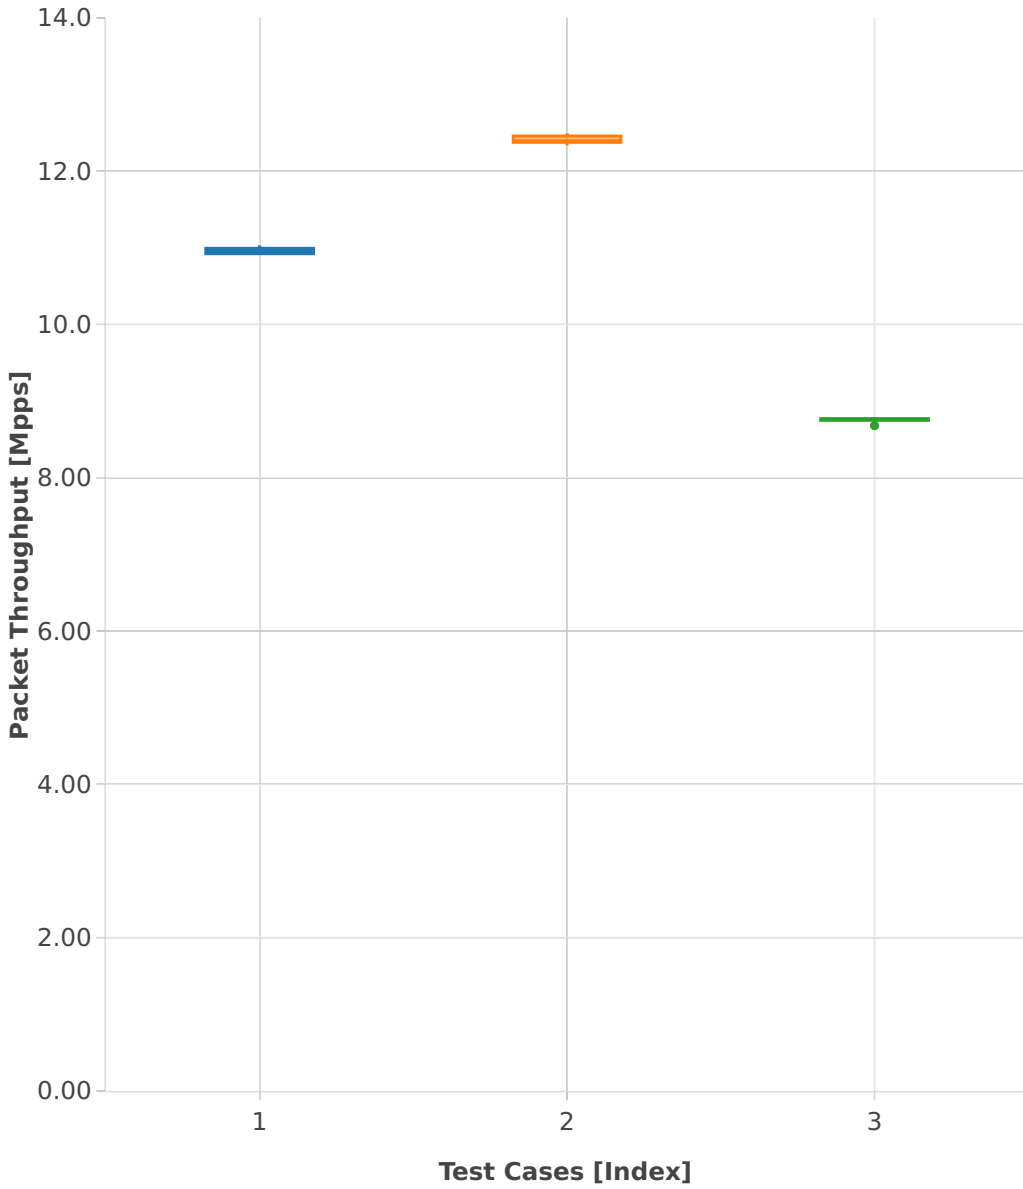

Throughput: ip4-3n-hsw-x520-64b-1t1c-features-pdr

- 1. (10 runs) dot1q-ip4base
- 2. (10 runs) ethip4-ip4base
- 3. (10 runs) ethip4udp-ip4base-nat44