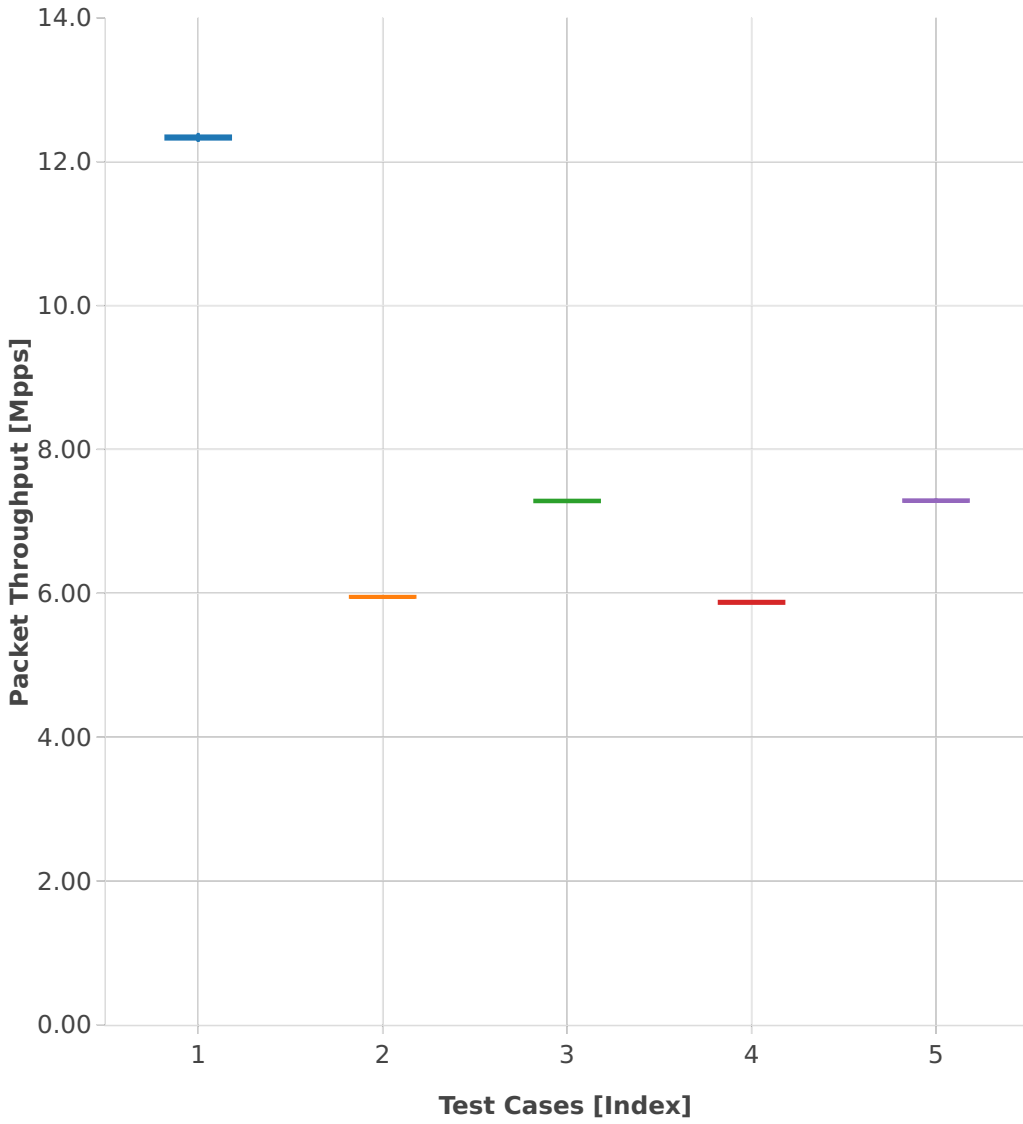

Throughput: ip4-3n-hsw-x520-64b-1t1c-features-oacl-ndr

- 1. (10 runs) ethip4-ip4base
- 2. (10 runs) ethip4udp-ip4base-oacl1sl-10kflows
- 3. (10 runs) ethip4udp-ip4base-oacl50sf-10kflows
- 4. (10 runs) ethip4udp-ip4base-oacl50sl-10kflows
- 5. (10 runs) ethip4udp-ip4base-oacl1sf-10kflows