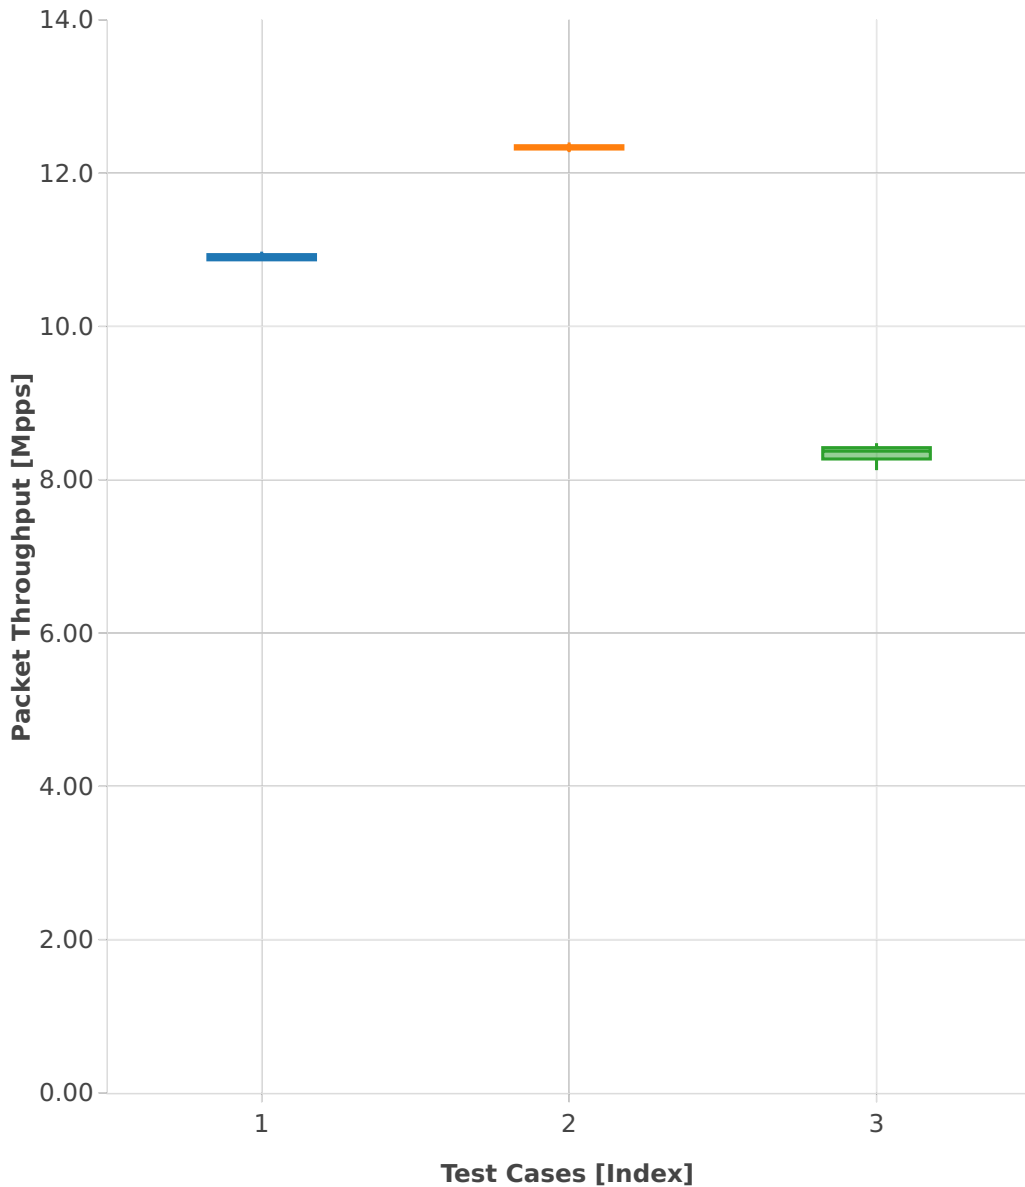

Throughput: ip4-3n-hsw-x520-64b-1t1c-features-ndr

- 1. (10 runs) dot1q-ip4base
- 2. (10 runs) ethip4-ip4base
- 3. (10 runs) ethip4udp-ip4base-nat44