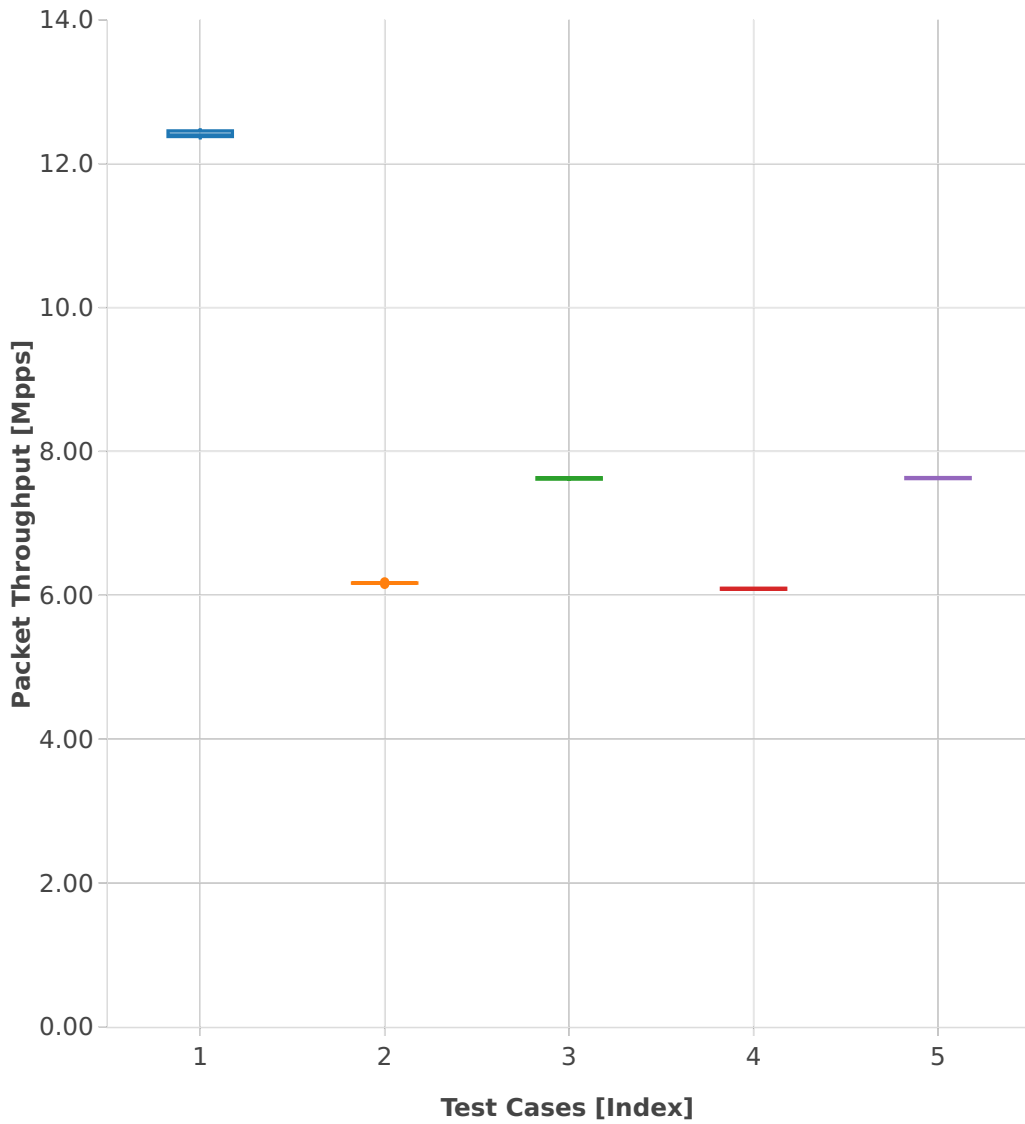

### Throughput: ip4-3n-hsw-x520-64b-1t1c-features-iacl-pdr

- 1. (10 runs) ethip4-ip4base
- 2. (10 runs) ethip4udp-ip4base-iacl1sl-10kflows
- 3. (10 runs) ethip4udp-ip4base-iacl50sf-10kflows
- 4. (10 runs) ethip4udp-ip4base-iacl50sl-10kflows
- 5. (10 runs) ethip4udp-ip4base-iacl1sf-10kflows