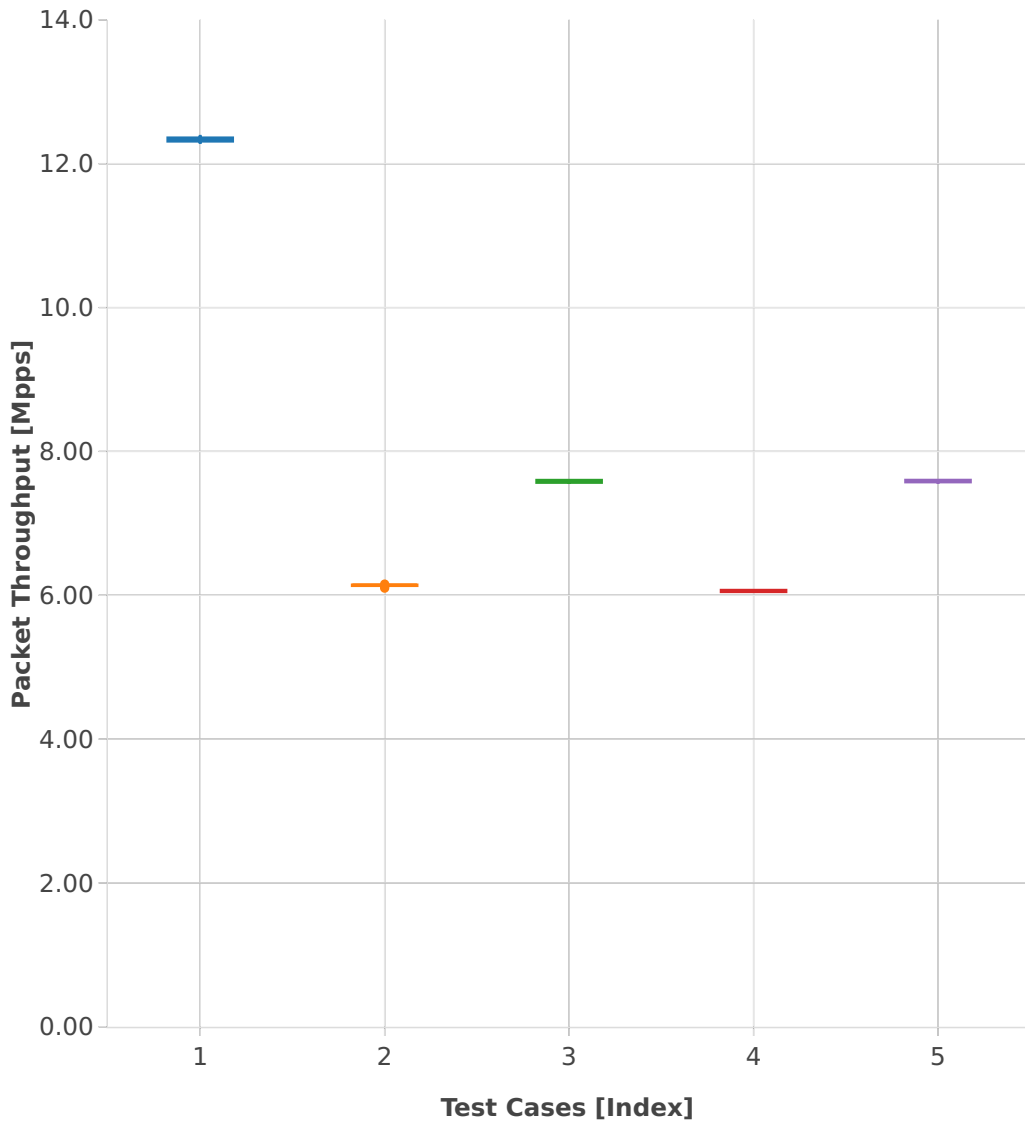

### Throughput: ip4-3n-hsw-x520-64b-1t1c-features-iacl-ndr

- 1. (10 runs) ethip4-ip4base
- 2. (10 runs) ethip4udp-ip4base-iacl1sl-10kflows
- 3. (10 runs) ethip4udp-ip4base-iacl50sf-10kflows
- 4. (10 runs) ethip4udp-ip4base-iacl50sl-10kflows
- 5. (10 runs) ethip4udp-ip4base-iacl1sf-10kflows