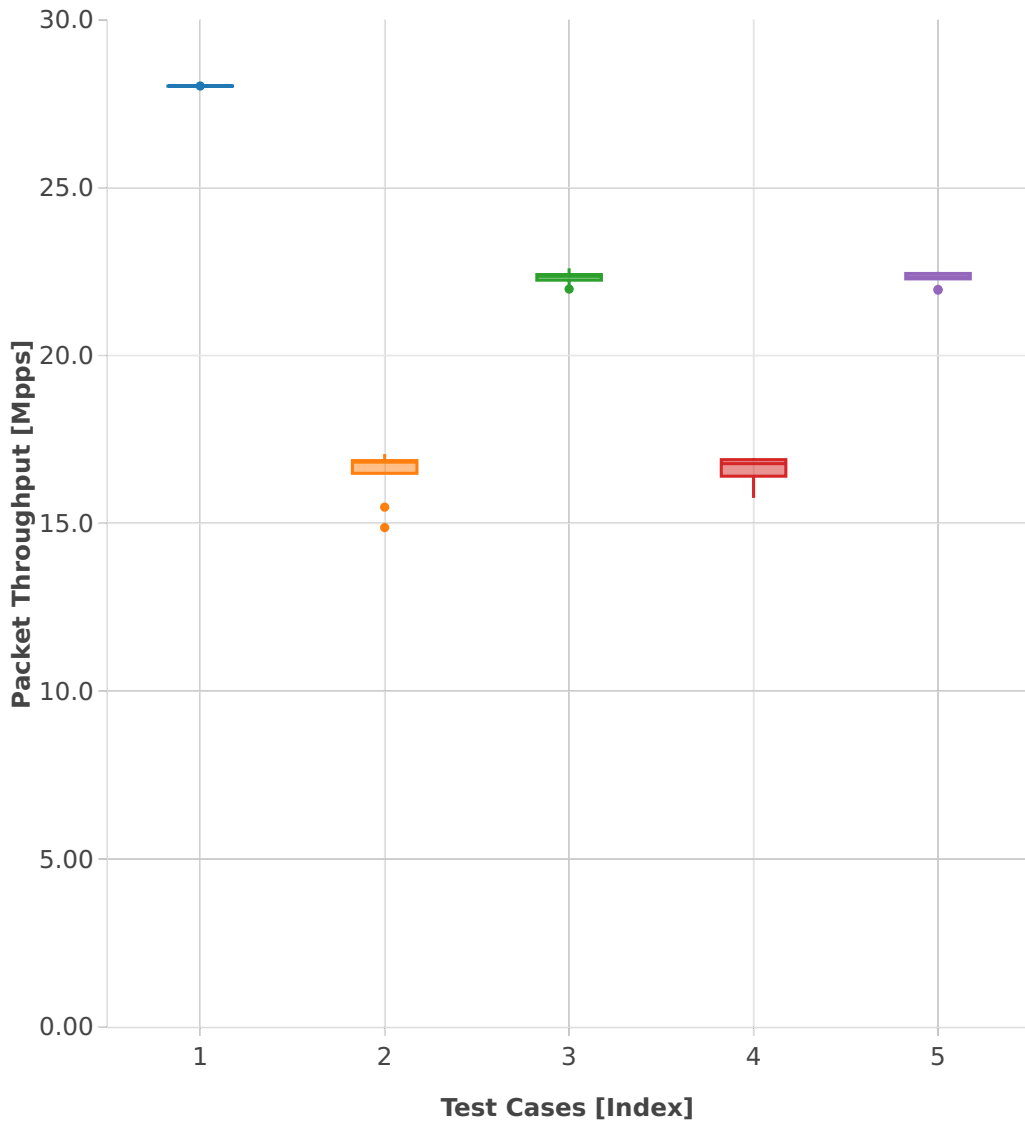

### Throughput: ip4-2n-skx-x710-64b-4t2c-features-iacl-pdr

- 1. (10 runs) ethip4-ip4base
- 2. (10 runs) ethip4udp-ip4base-iacl1sl-10kflows
- 3. (10 runs) ethip4udp-ip4base-iacl50sf-10kflows
- 4. (10 runs) ethip4udp-ip4base-iacl50sl-10kflows
- 5. (10 runs) ethip4udp-ip4base-iacl1sf-10kflows