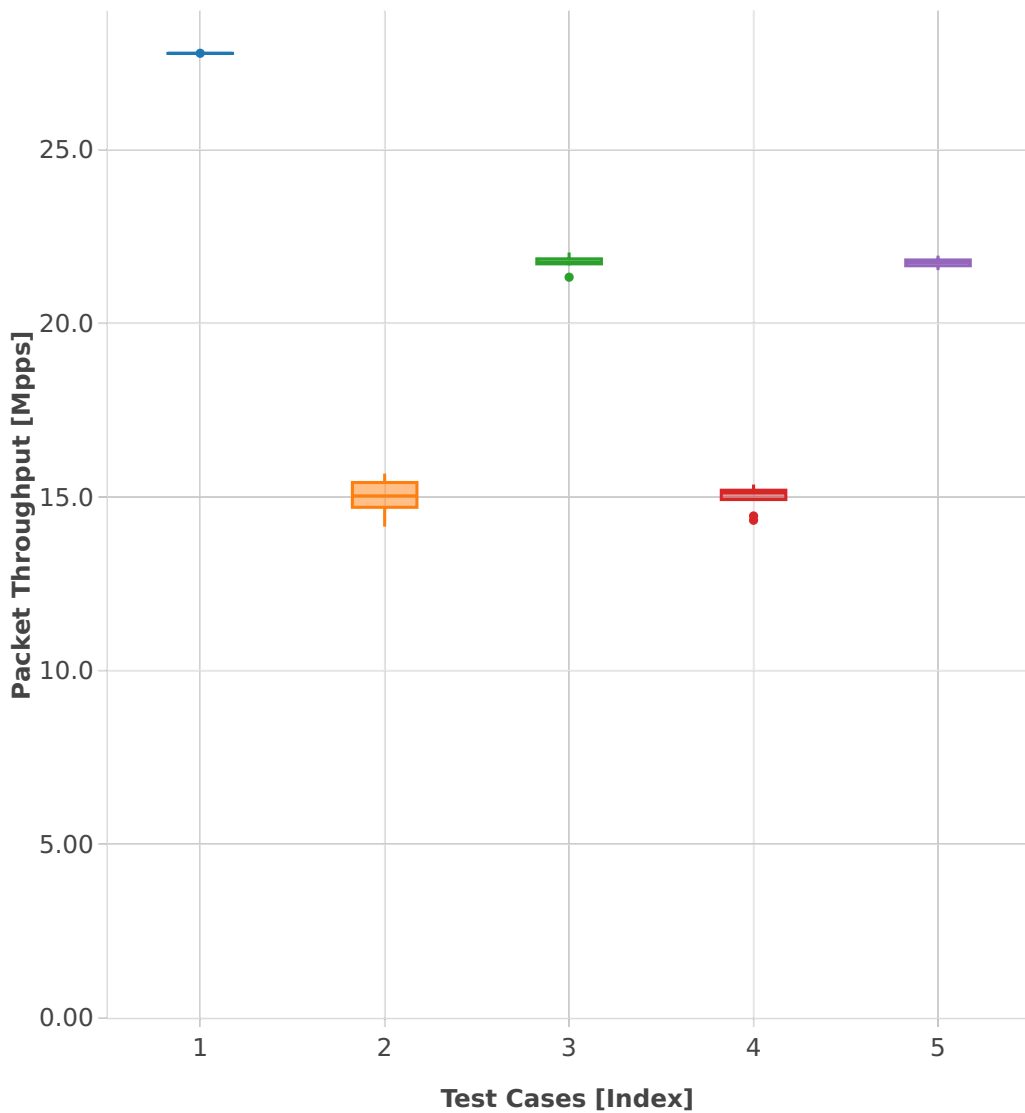

# Throughput: ip4-2n-skx-x710-64b-4t2c-features-iacl-ndr

- 1. (10 runs) ethip4-ip4base
- 2. (10 runs) ethip4udp-ip4base-iacl1sl-10kflows
- 3. (10 runs) ethip4udp-ip4base-iacl50sf-10kflows
- 4. (10 runs) ethip4udp-ip4base-iacl50sl-10kflows
- 5. (10 runs) ethip4udp-ip4base-iacl1sf-10kflows