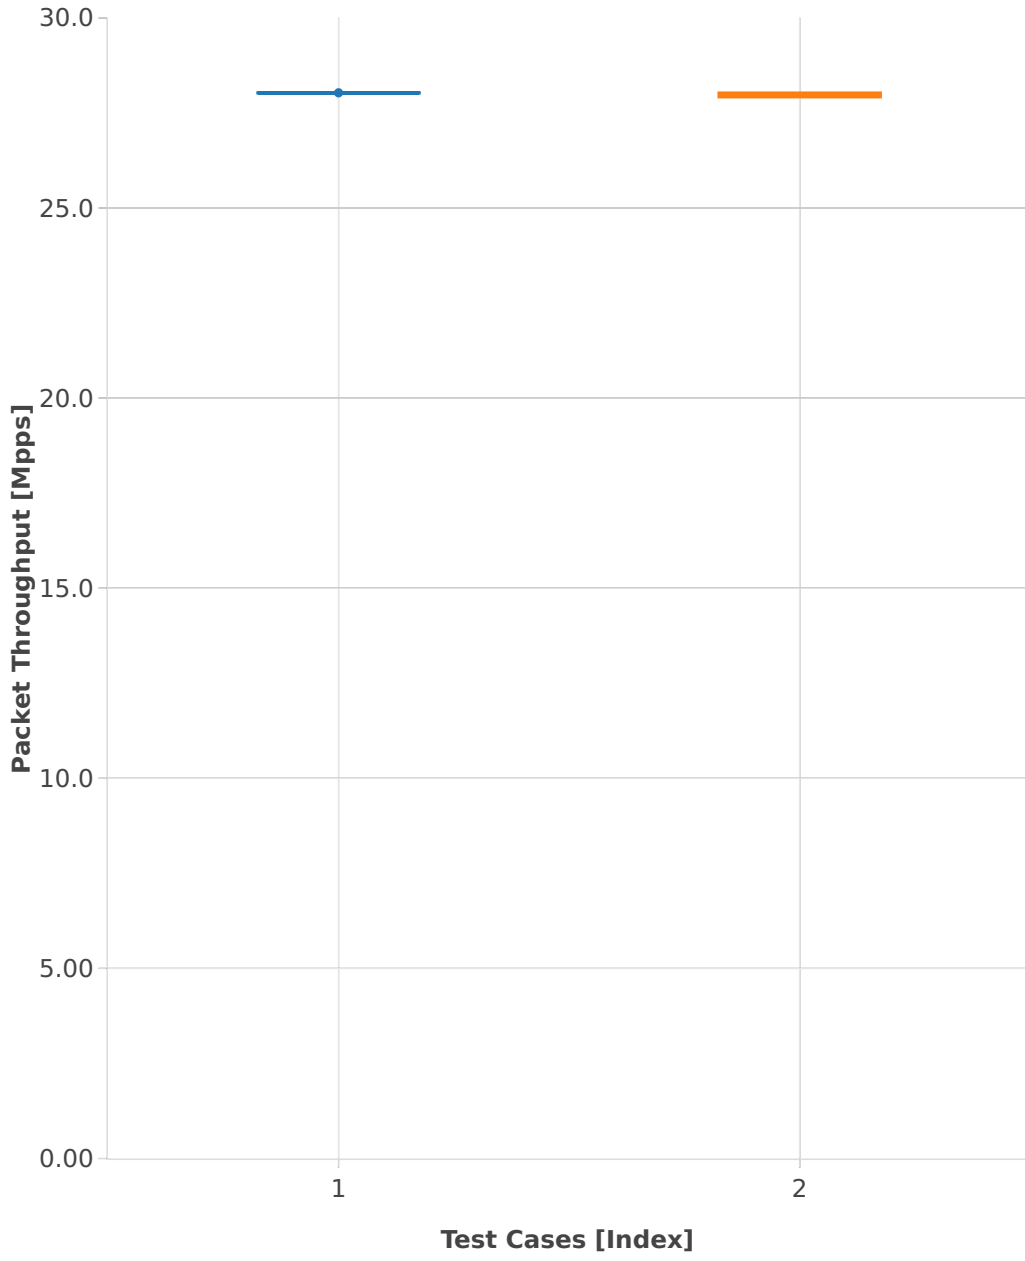

Throughput: ip4-2n-skx-x710-64b-4t2c-base_and_scale-pdr

1. (10 runs) ethip4-ip4base 2. (10 runs) ethip4-ip4scale2m