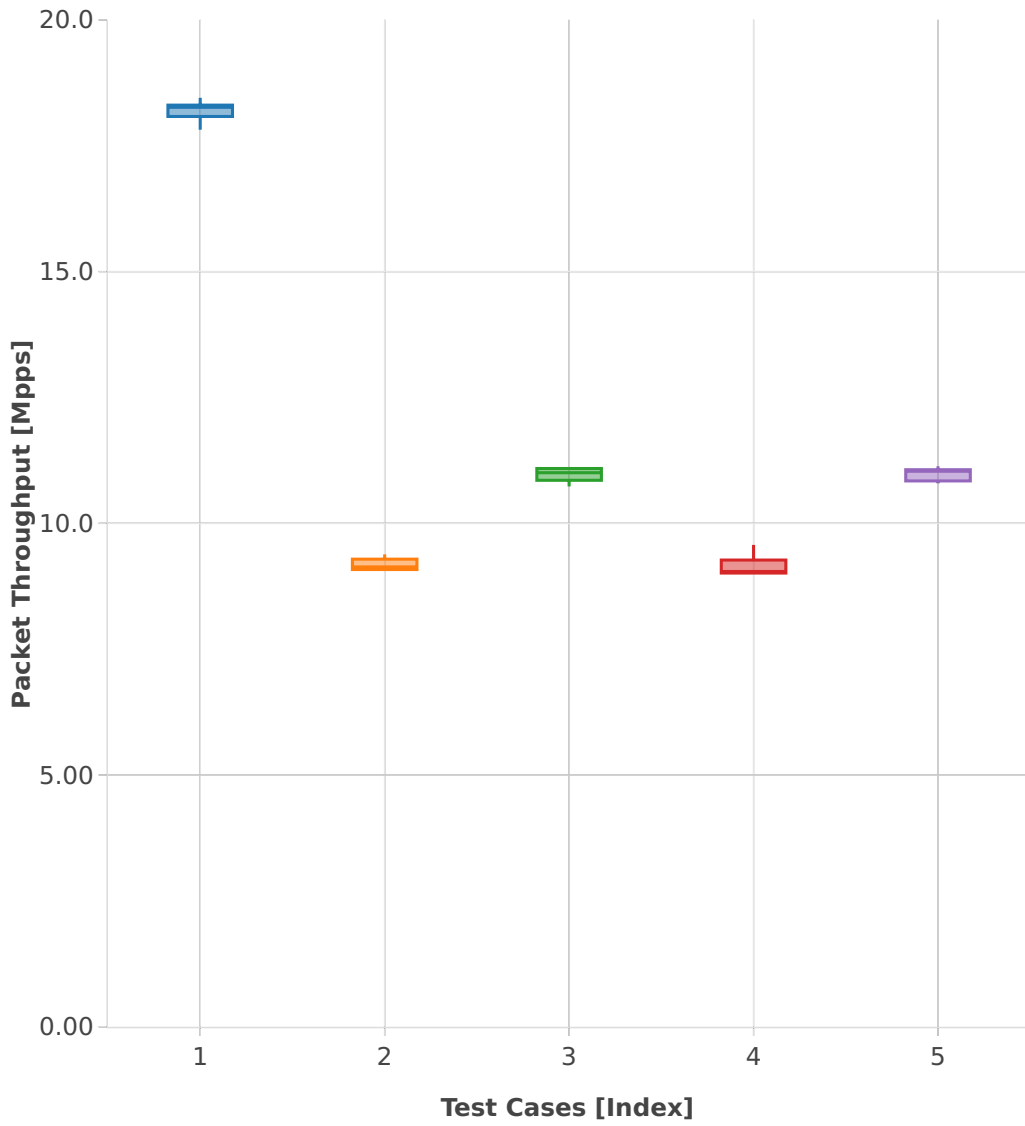

Throughput: ip4-2n-skx-x710-64b-2t1c-features-iacl-ndr

- 1. (10 runs) ethip4-ip4base
- 2. (10 runs) ethip4udp-ip4base-iacl1sl-10kflows
- 3. (10 runs) ethip4udp-ip4base-iacl50sf-10kflows
- 4. (10 runs) ethip4udp-ip4base-iacl50sl-10kflows
- 5. (10 runs) ethip4udp-ip4base-iacl1sf-10kflows