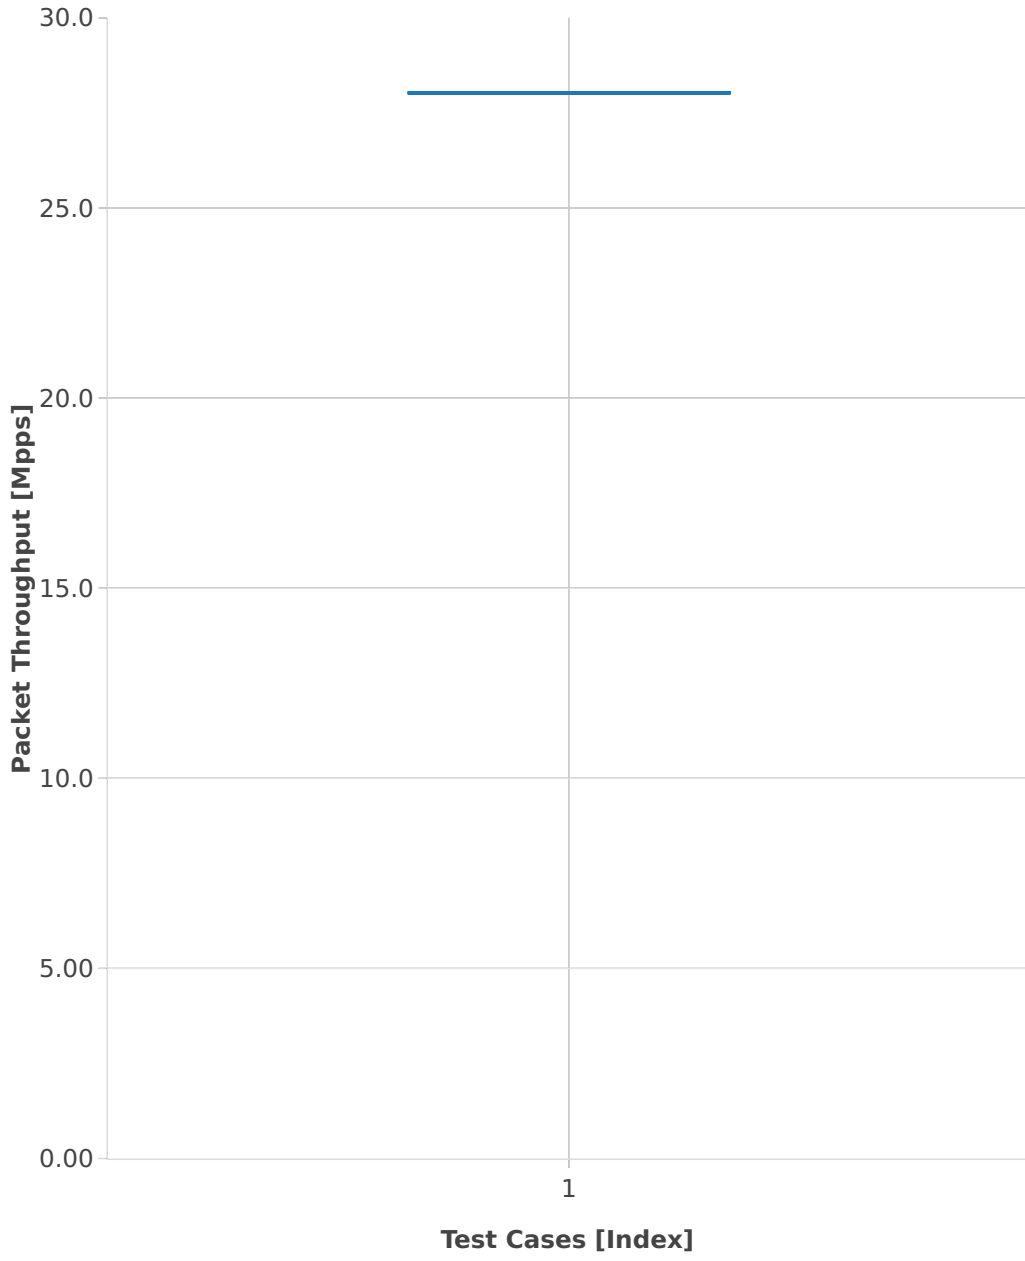

Throughput: testpmd-3n-skx-x710-64b-2t1c-base-pdr

■ 1. (10 runs) eth-l2xcbase-testpmd