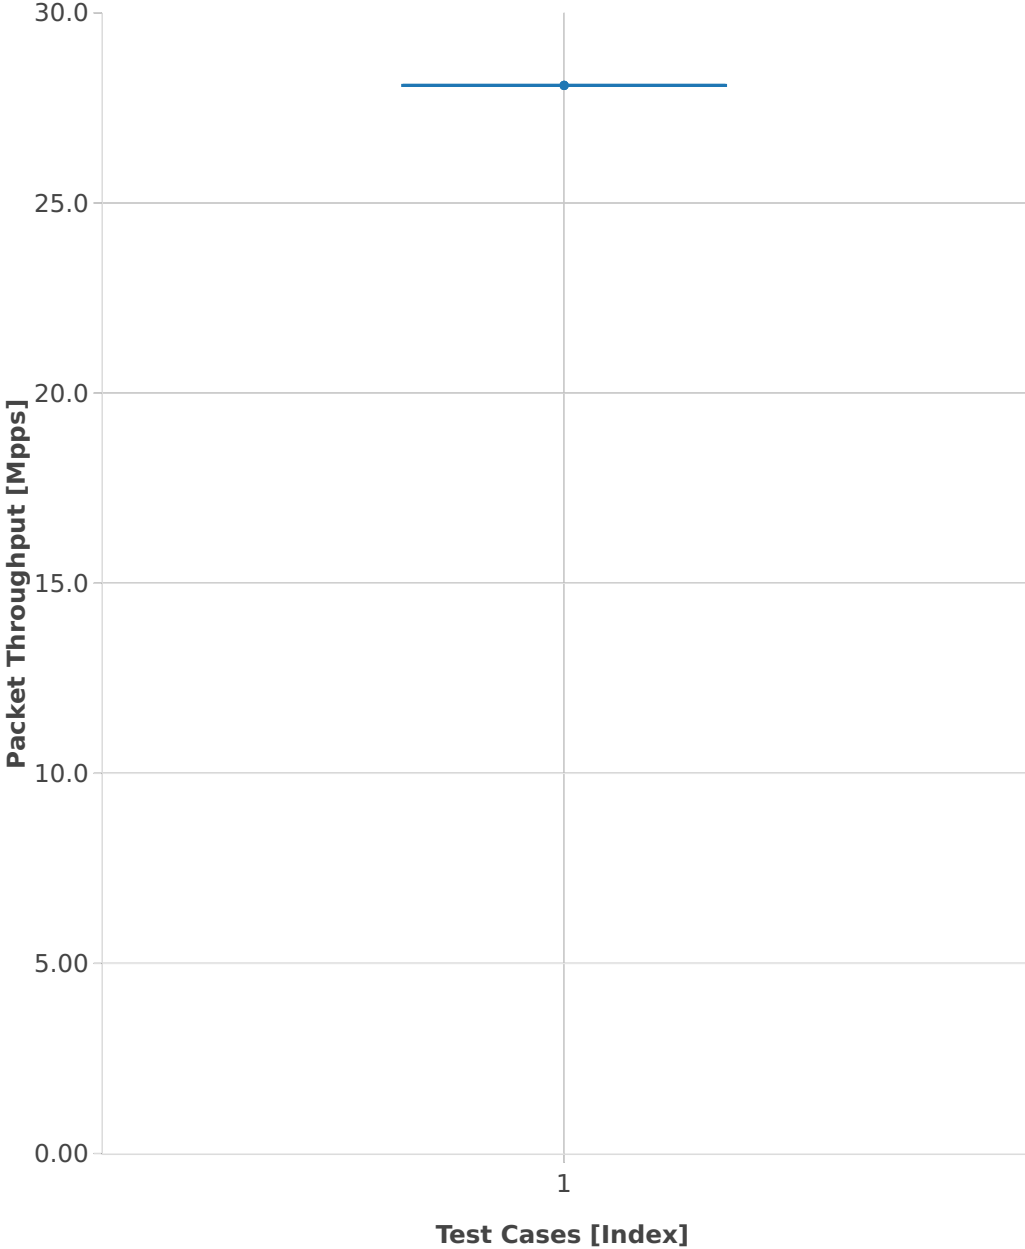

Throughput: testpmd-3n-hsw-x710-64b-2t2c-base-pdr

■ 1. (10 runs) eth-l2xcbase-testpmd