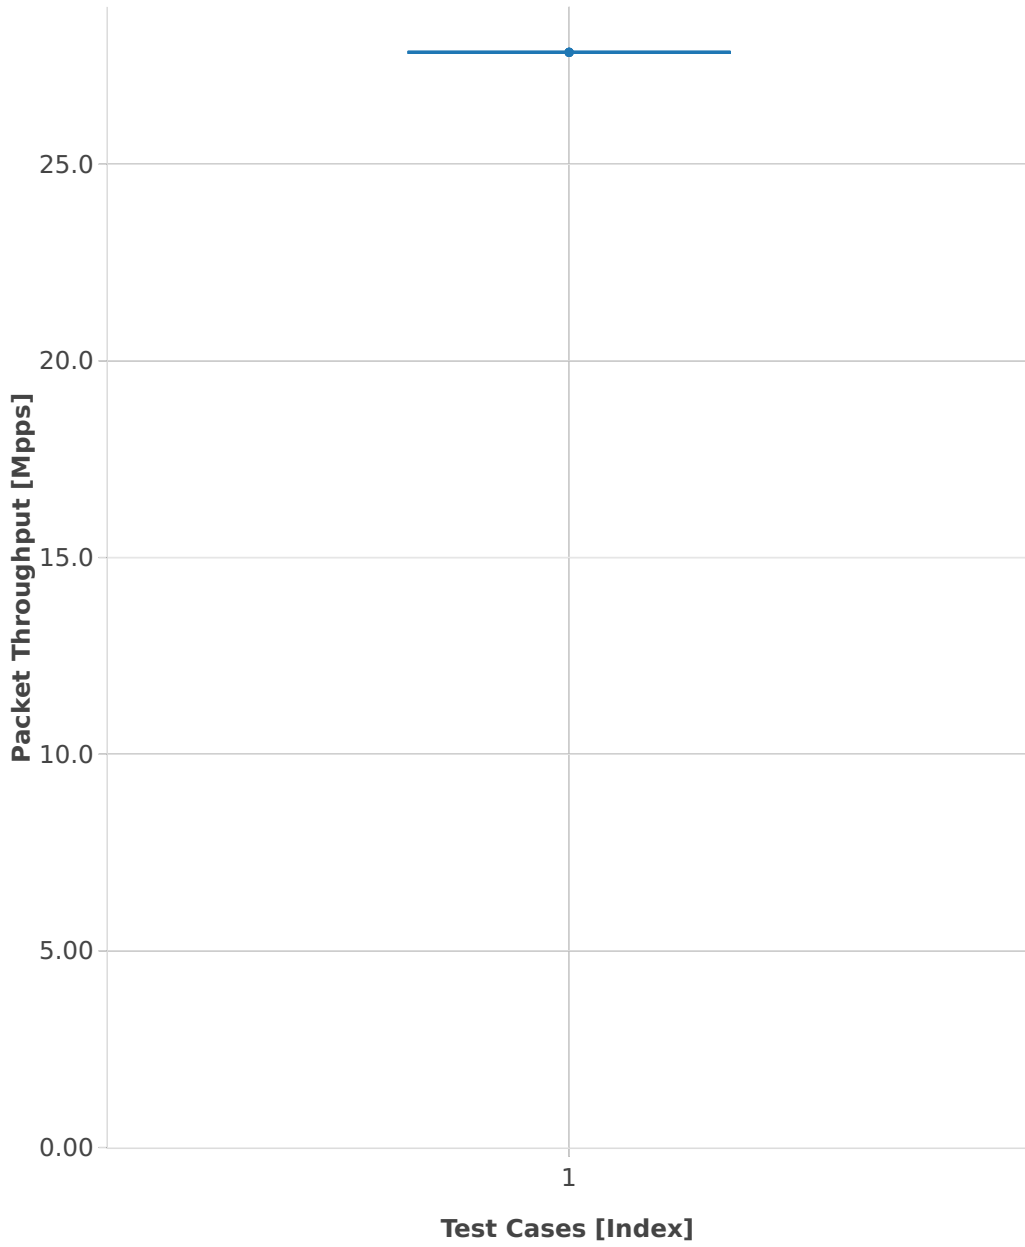

Throughput: testpmd-3n-hsw-x710-64b-2t2c-base-ndr

■ 1. (10 runs) eth-l2xcbase-testpmd