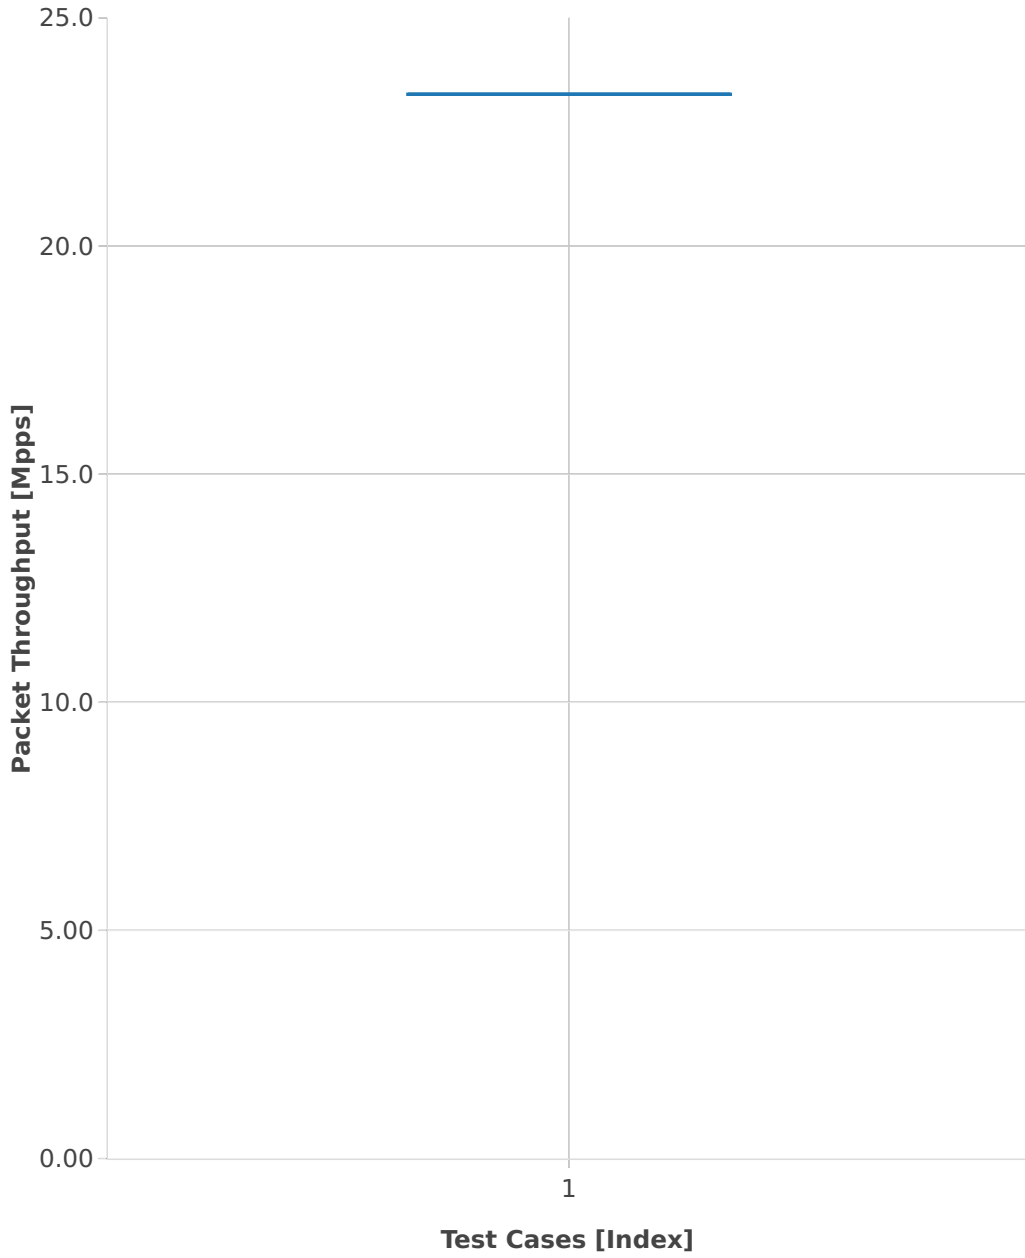

Throughput: testpmd-3n-hsw-x520-64b-2t2c-base-ndr

■ 1. (10 runs) eth-l2xcbase-testpmd