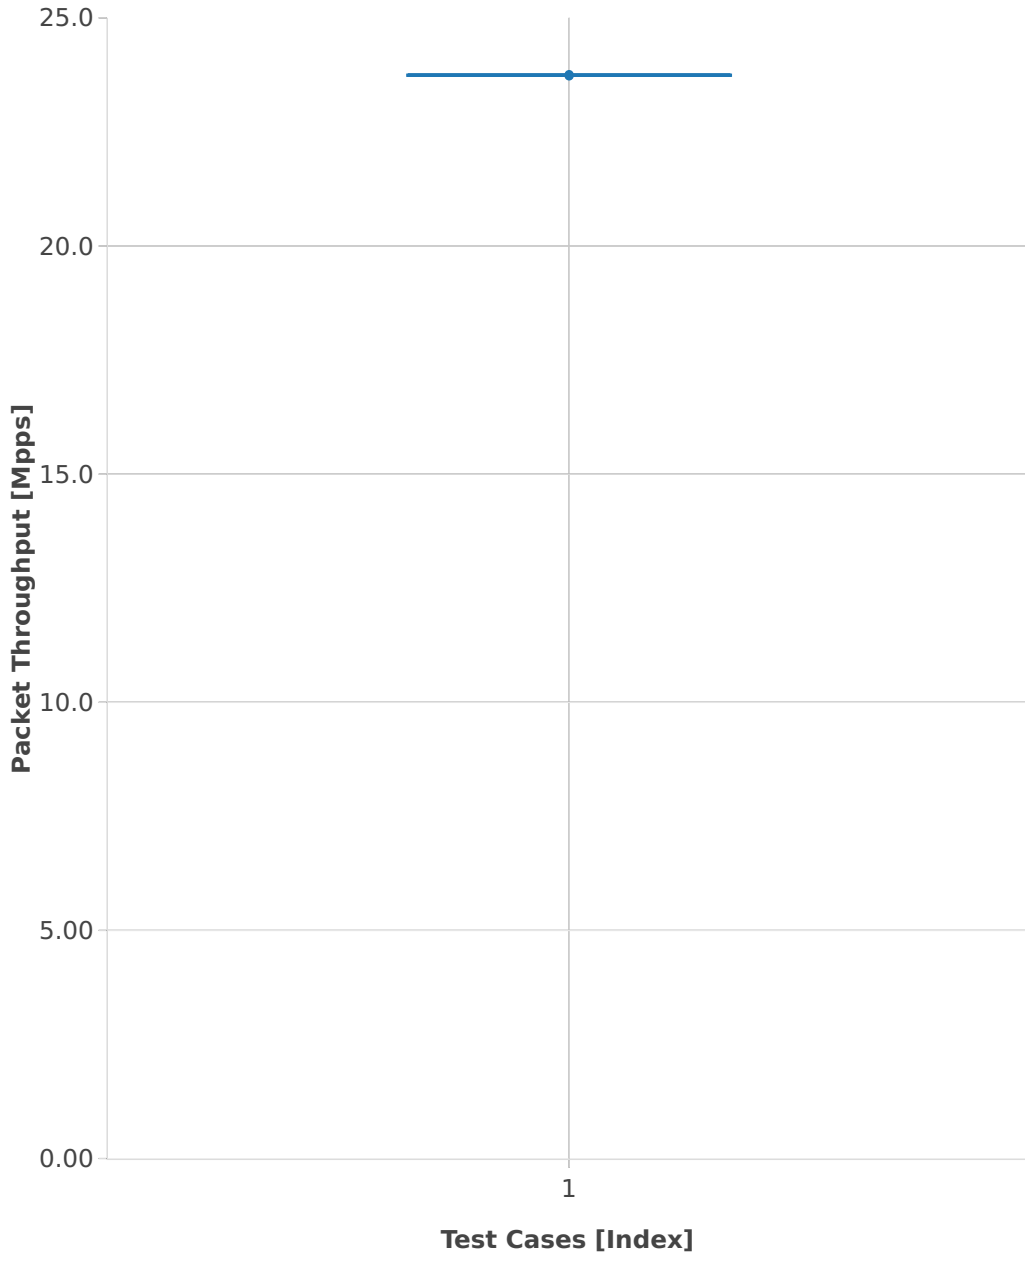

Throughput: testpmd-3n-hsw-x520-64b-1t1c-base-pdr

■ 1. (10 runs) eth-l2xcbase-testpmd