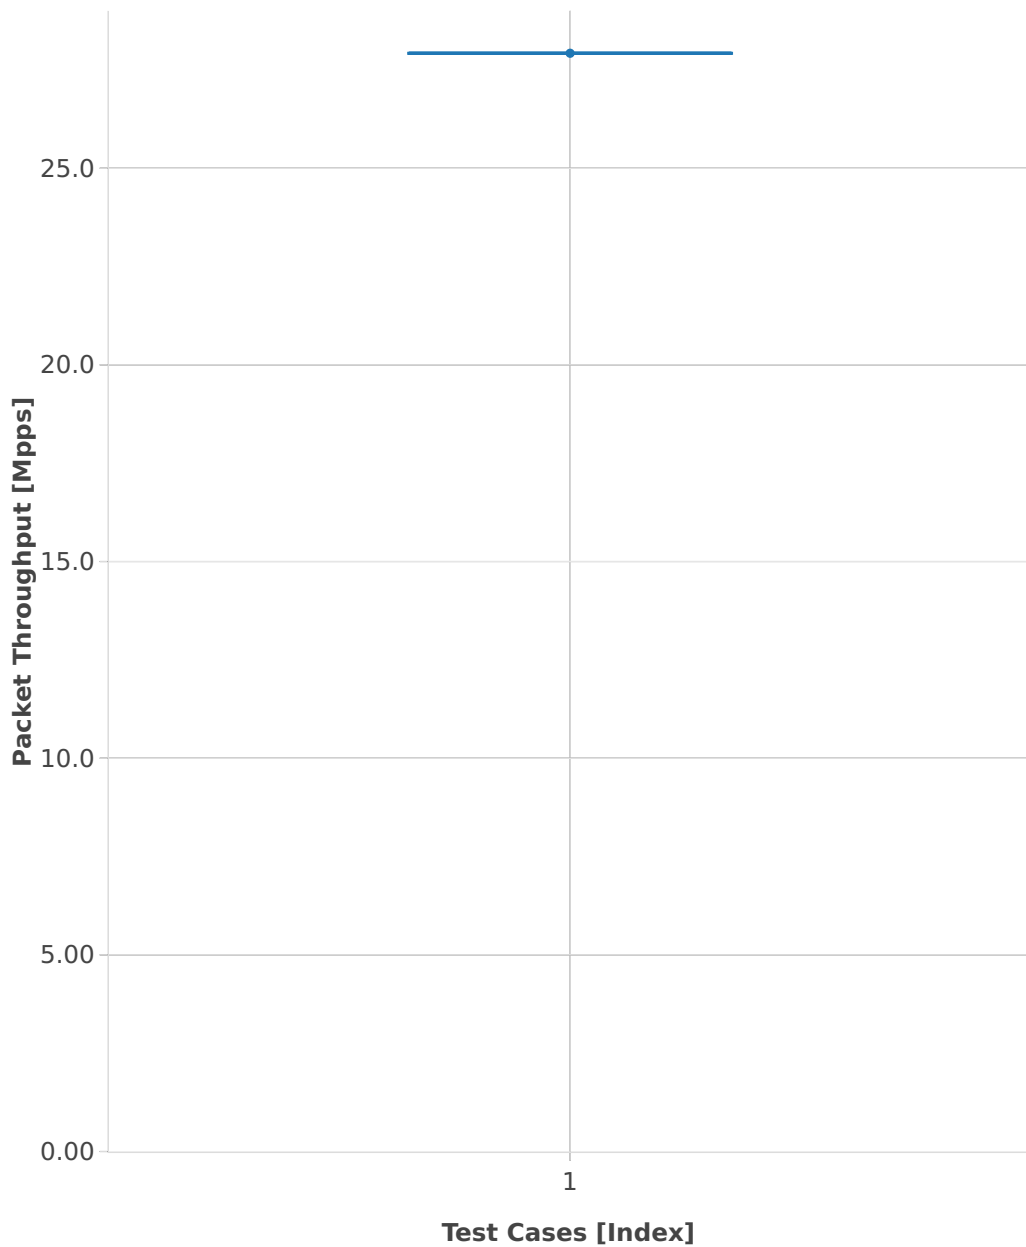

Throughput: testpmd-2n-skx-xxv710-64b-4t2c-base-pdr

■ 1. (10 runs) eth-l2xcbase-testpmd