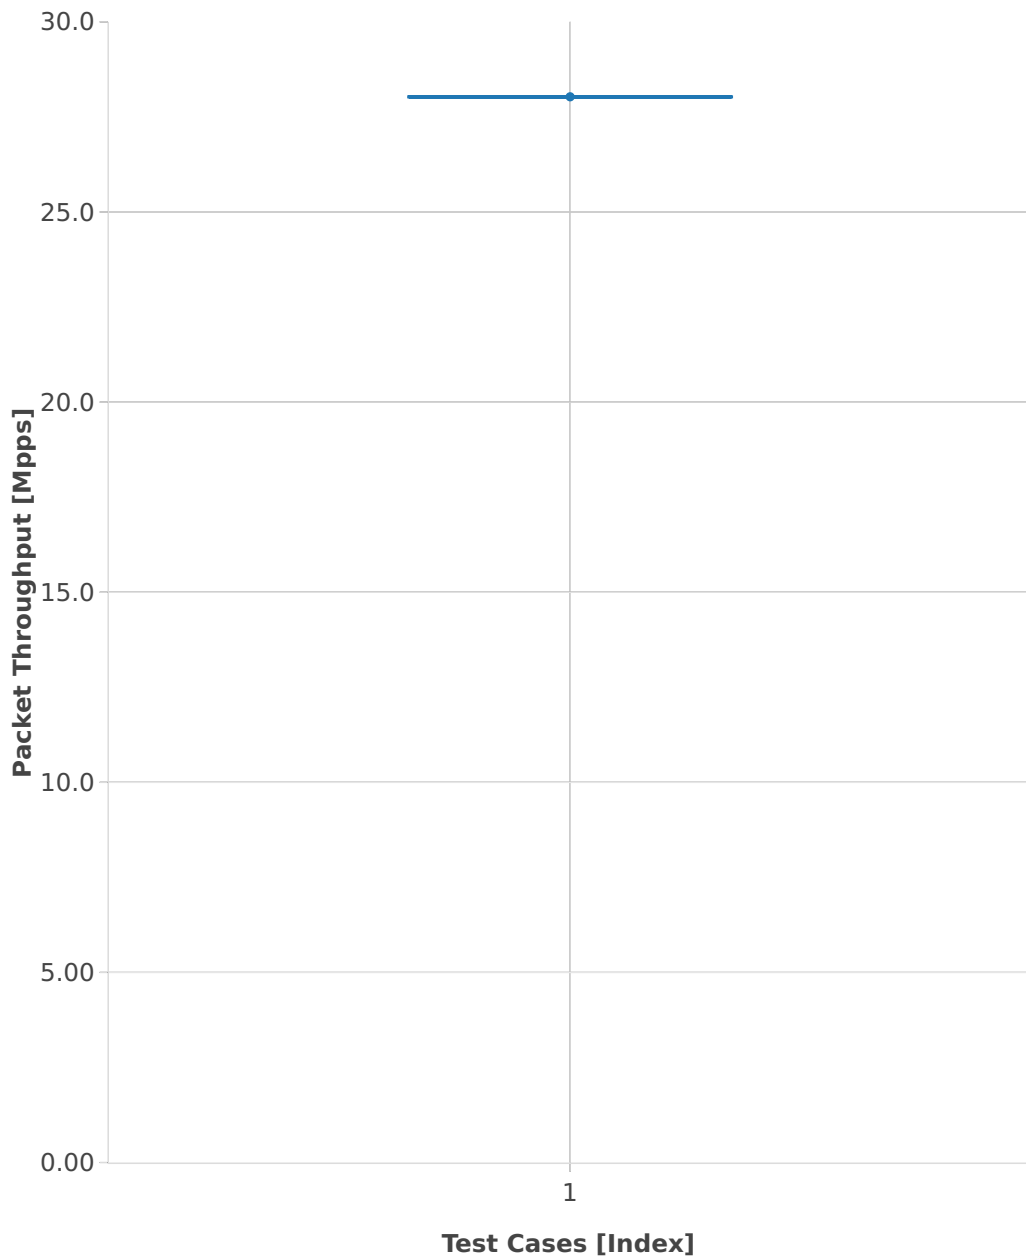

Throughput: testpmd-2n-skx-x710-64b-4t2c-base-pdr

■ 1. (10 runs) eth-l2xcbase-testpmd