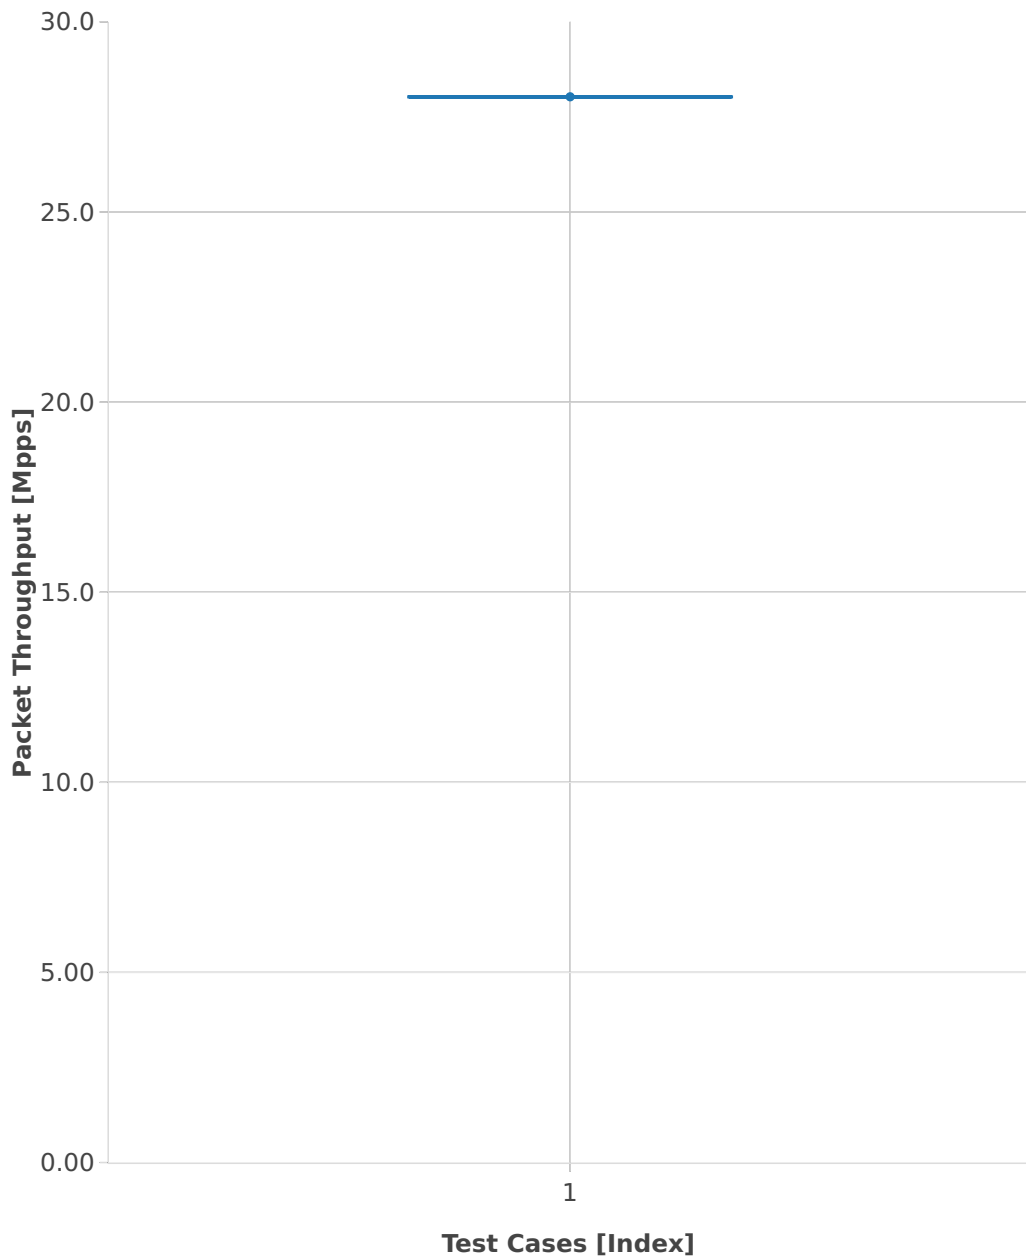

Throughput: testpmd-2n-skx-x710-64b-2t1c-base-pdr

■ 1. (10 runs) eth-l2xcbase-testpmd