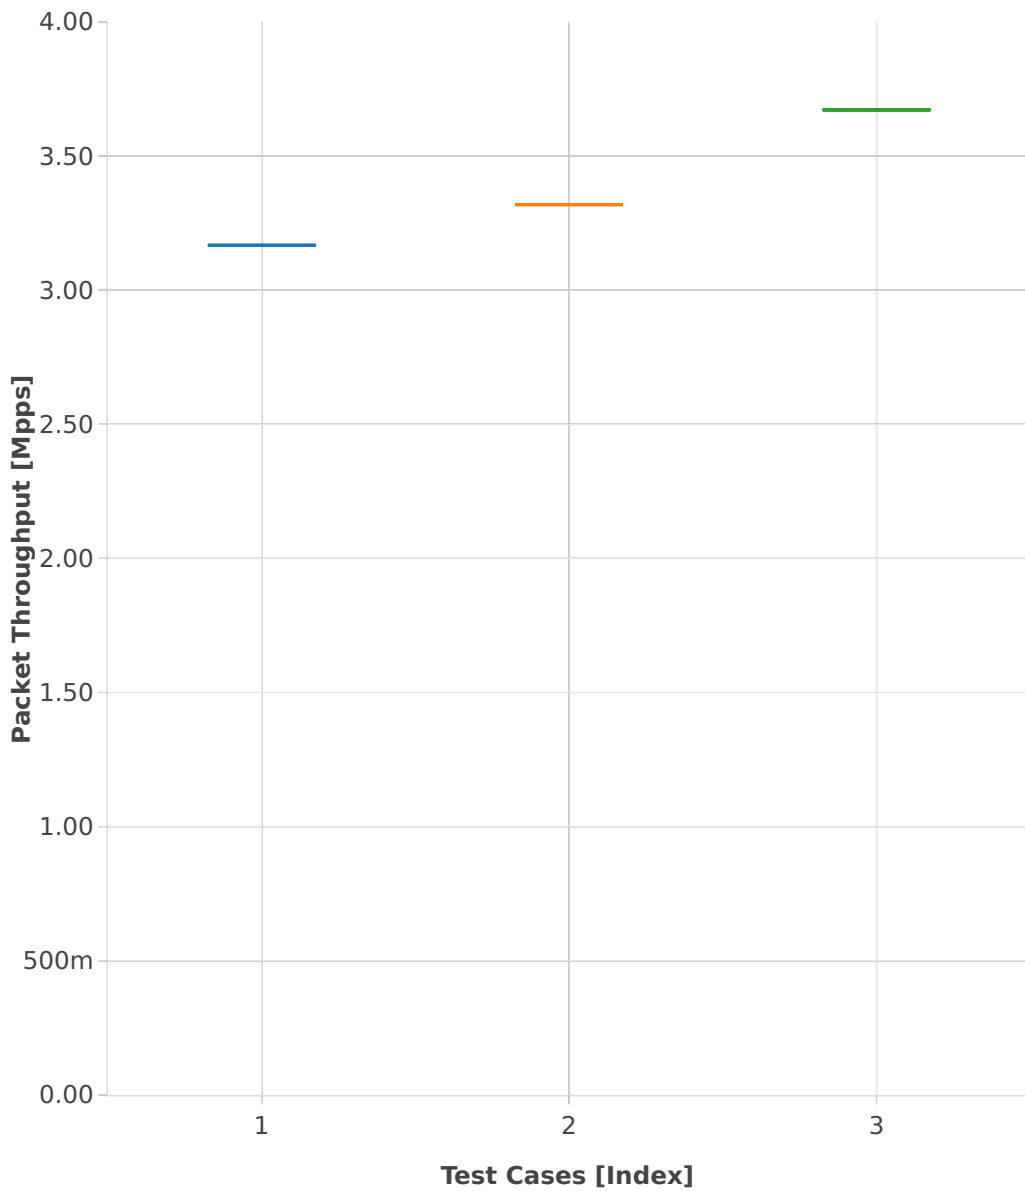

Throughput: vts-3n-hsw-x520-114b-1t1c-pdr

- 1. (01 run) ethip4vlan-l2bdbasemaclrn-eth-iacldstbase-aclpermit-2vh
- 2. (01 run) ethip4vlan-l2bdbasemaclrn-eth-iacldstbase-aclpermitrefle
- 3. (01 run) ethip4vlan-l2bdbasemaclrn-eth-iacldstbase-noacl-2vhostv