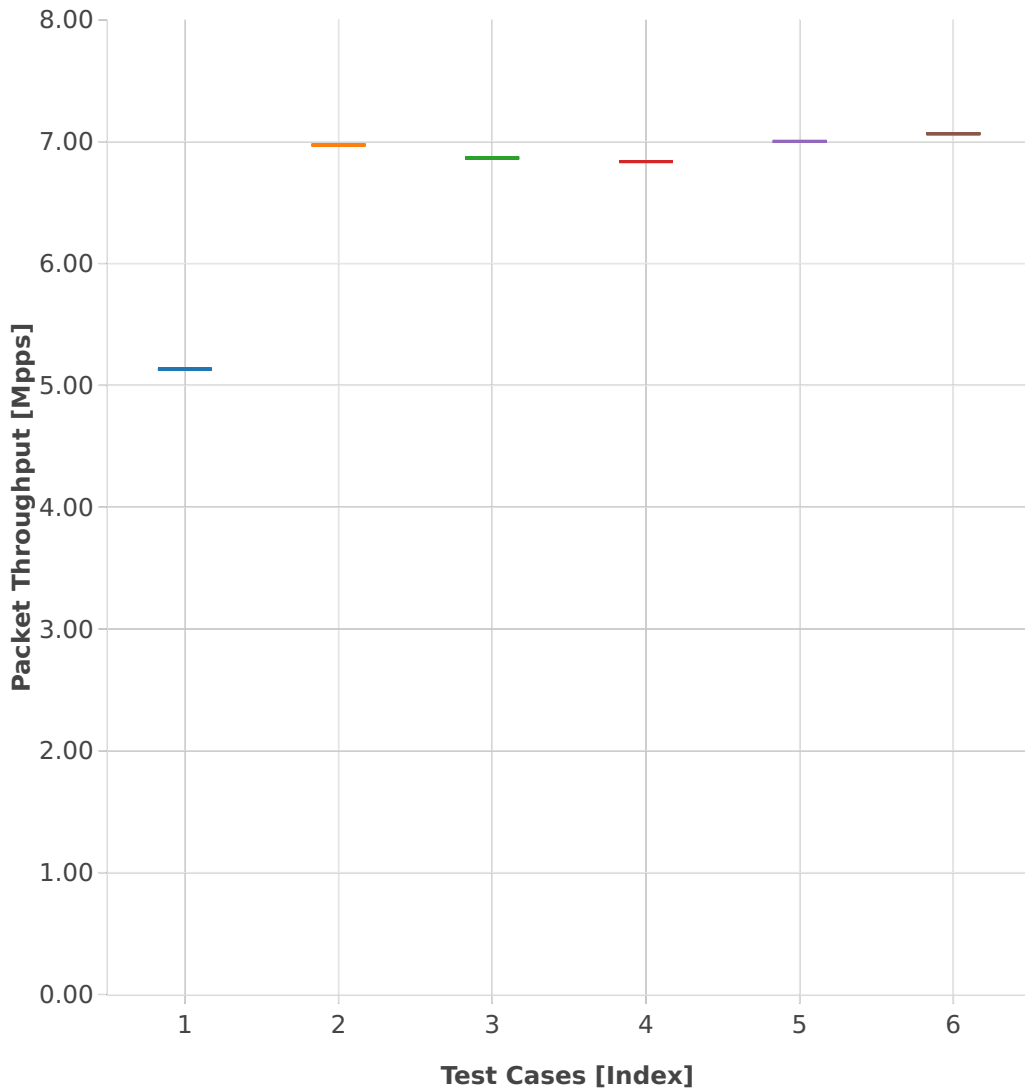

Throughput: vhost-l2sw-3n-skx-x710-64b-4t2c-base_and_features-pdr

- 1. (01 run) 1lbvpplacp-dot1q-l2bdbasemaclrn-eth-2vhostvr1024-1vm
- 2. (01 run) dot1q-l2bdbasemaclrn-eth-2vhostvr1024-1vm
- 3. (01 run) 2lbvpplacp-dot1q-l2bdbasemaclrn-eth-2vhostvr1024-1vm
- 4. (01 run) dot1q-l2xcbase-eth-2vhostvr1024-1vm
- 5. (01 run) 1lbvpplacp-dot1q-l2xcbase-eth-2vhostvr1024-1vm
- 6. (01 run) eth-l2xcbase-eth-2vhostvr1024-1vm