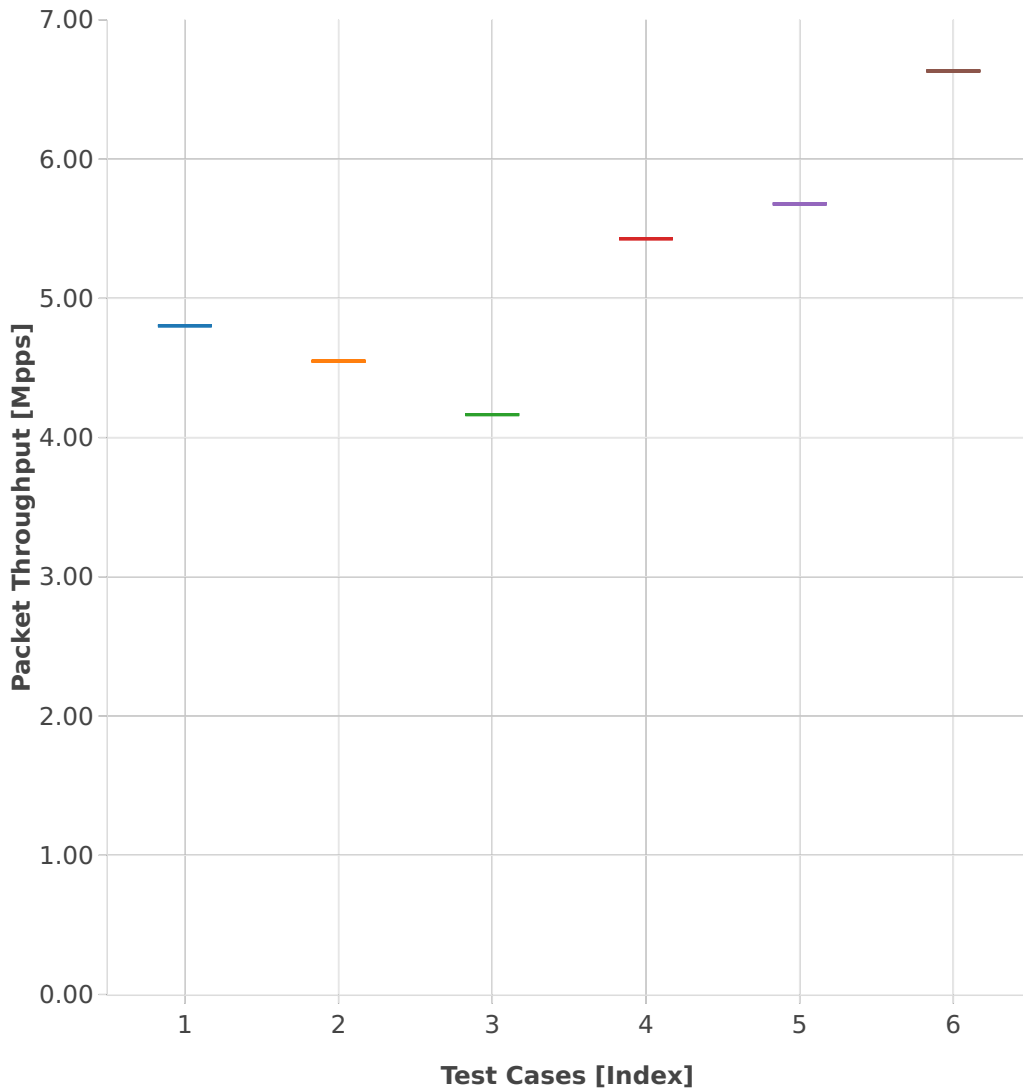

Throughput: vhost-l2sw-3n-skx-x710-64b-2t1c-base_and_features-ndr

- 1. (01 run) 1lbvpplacp-dot1q-l2bdbasemaclrn-eth-2vhostvr1024-1vm
- 2. (01 run) dot1q-l2bdbasemaclrn-eth-2vhostvr1024-1vm
- 3. (01 run) 2lbvpplacp-dot1q-l2bdbasemaclrn-eth-2vhostvr1024-1vm
- 4. (01 run) dot1q-l2xcbase-eth-2vhostvr1024-1vm
- 5. (01 run) 1lbvpplacp-dot1q-l2xcbase-eth-2vhostvr1024-1vm
- 6. (01 run) eth-l2xcbase-eth-2vhostvr1024-1vm