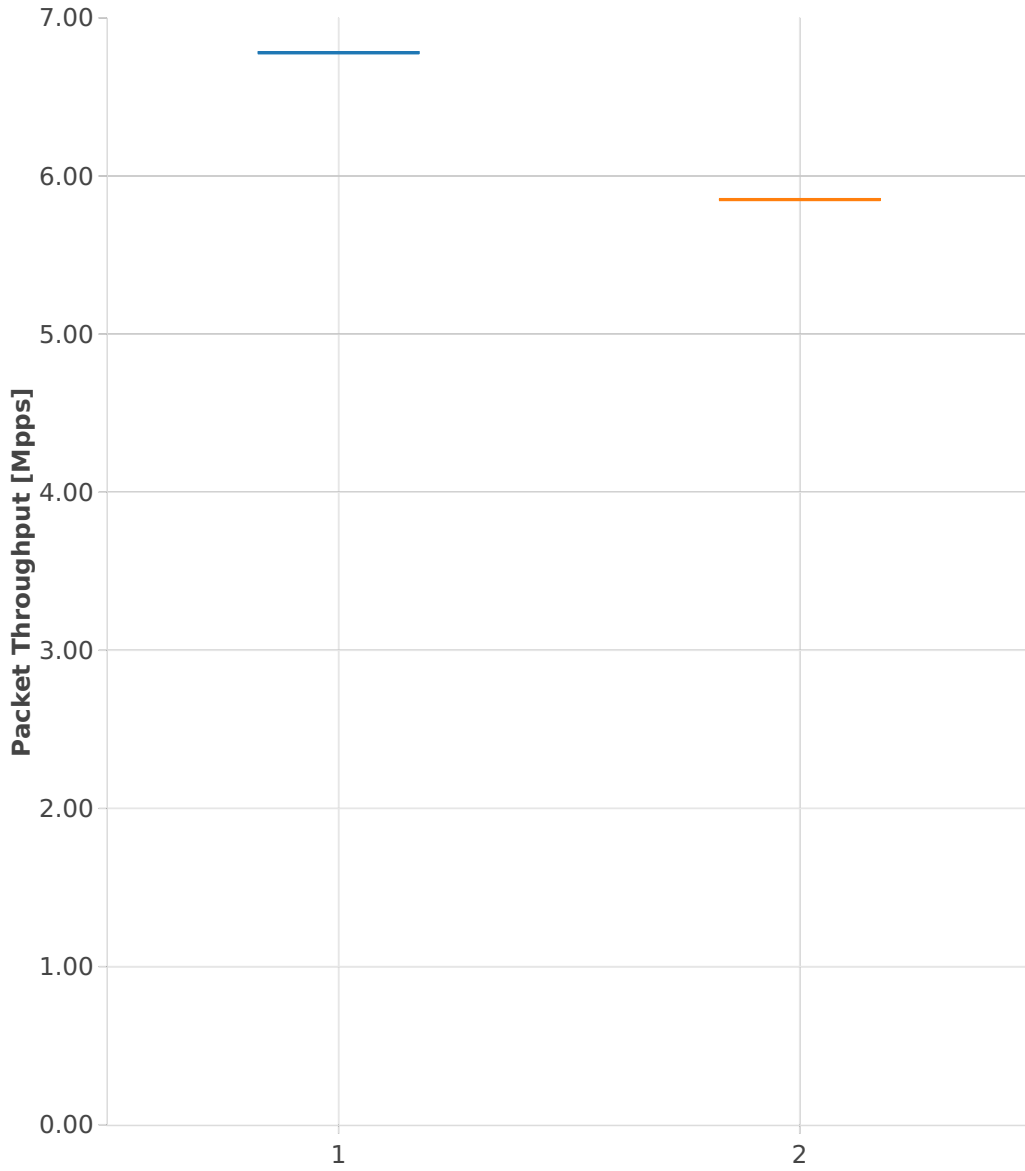

Throughput: vhost-ip4-3n-skx-x710-64b-4t2c-base_and_scale-pdr

- 1. (01 run) ethip4-ip4base-eth-2vhostvr1024-1vm
- 2. (01 run) ethip4-ip4base-eth-4vhostvr1024-2vm