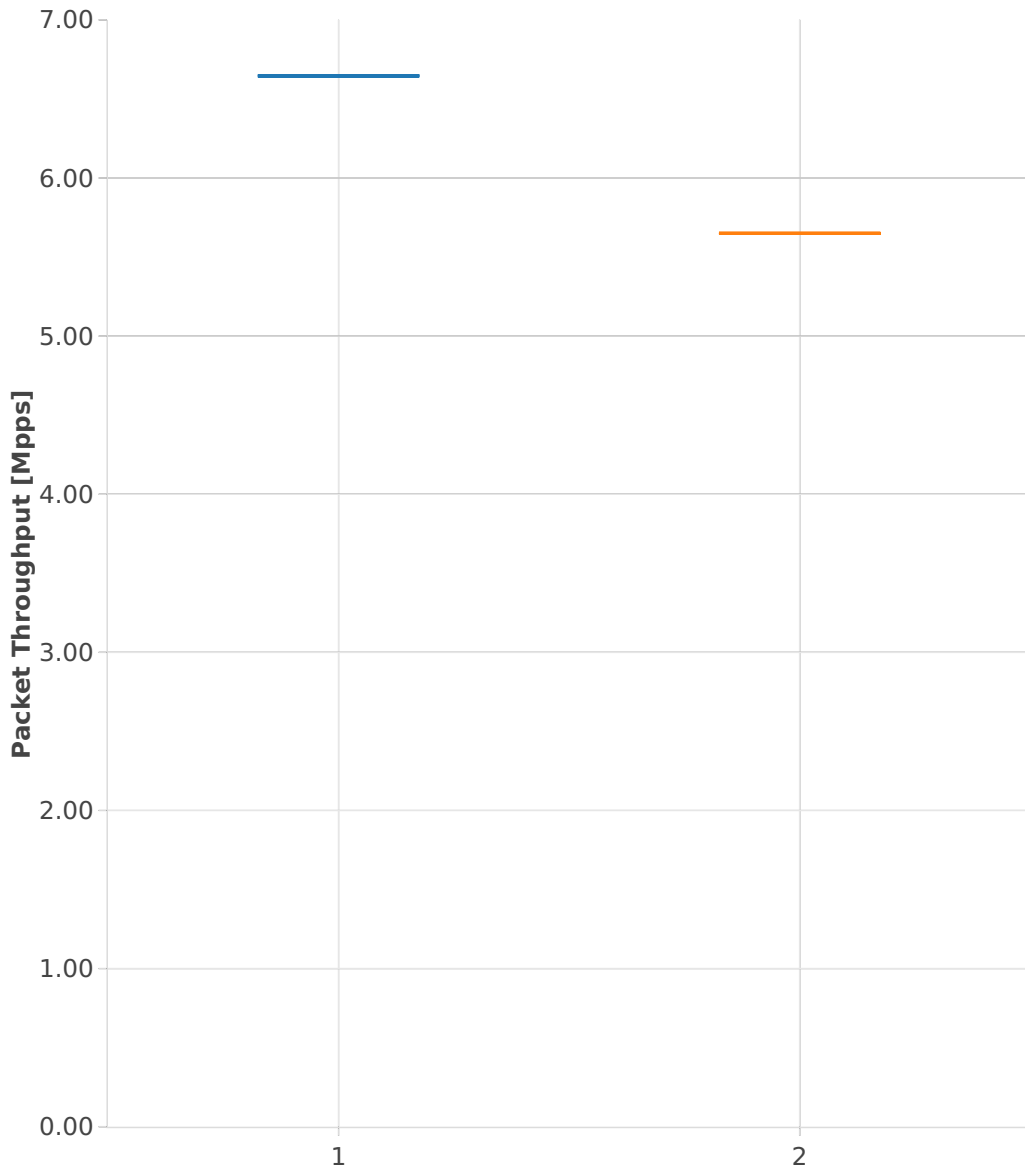

# Throughput: vhost-ip4-3n-skx-x710-64b-4t2c-base\_and\_scale-ndr

- 1. (01 run) ethip4-ip4base-eth-2vhostvr1024-1vm
- 2. (01 run) ethip4-ip4base-eth-4vhostvr1024-2vm