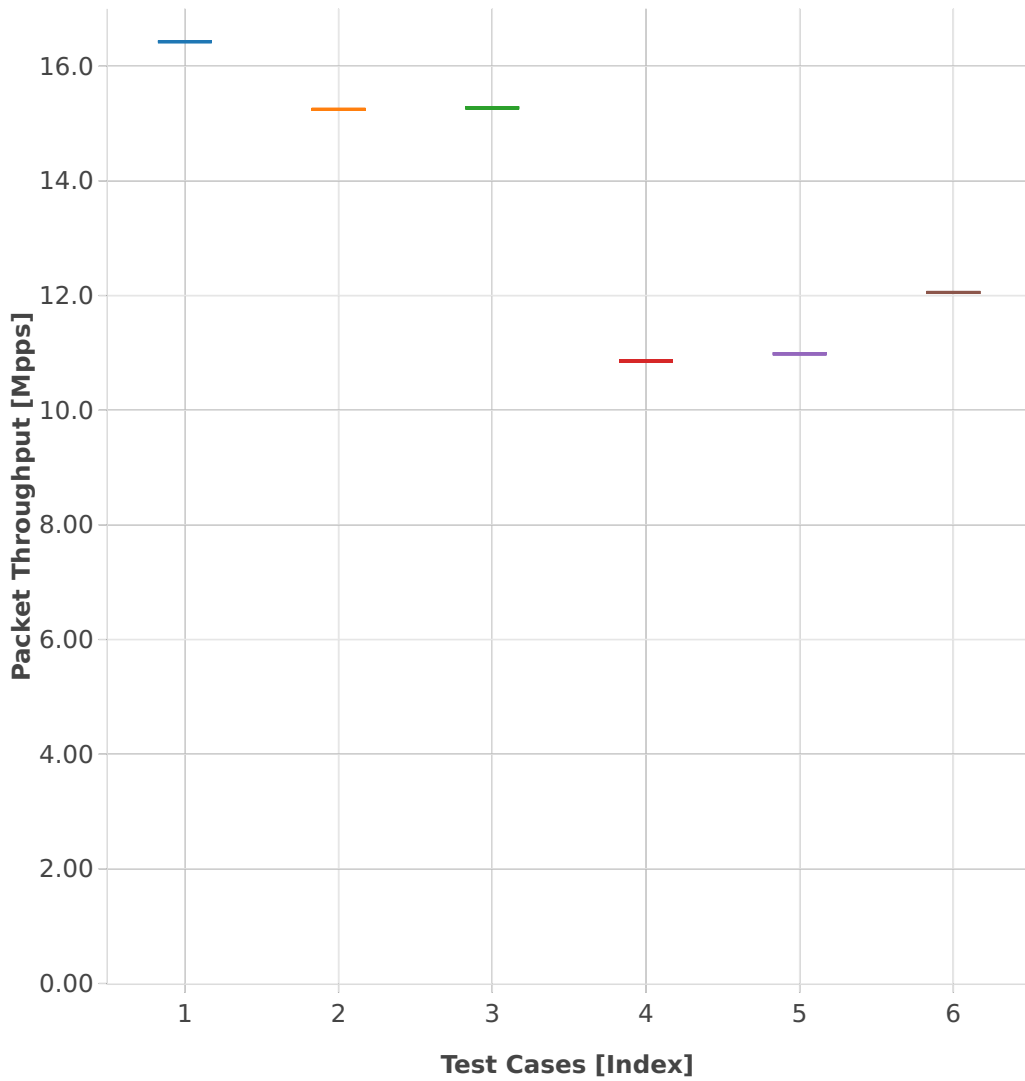

Throughput: memif-3n-skx-x710-64b-4t2c-base_and_features-pdr

- 1. (01 run) eth-l2xcbase-eth-1memif-1dcr
- 2. (01 run) eth-l2xcbase-eth-2memif-1lxc
- 3. (01 run) eth-l2xcbase-eth-2memif-1dcr
- 4. (01 run) dot1q-l2bdbasemaclrn-eth-2memif-1dcr
- 5. (01 run) eth-l2bdbasemaclrn-eth-2memif-1lxc
- 6. (01 run) ethip4-ip4base-eth-2memif-1dcr