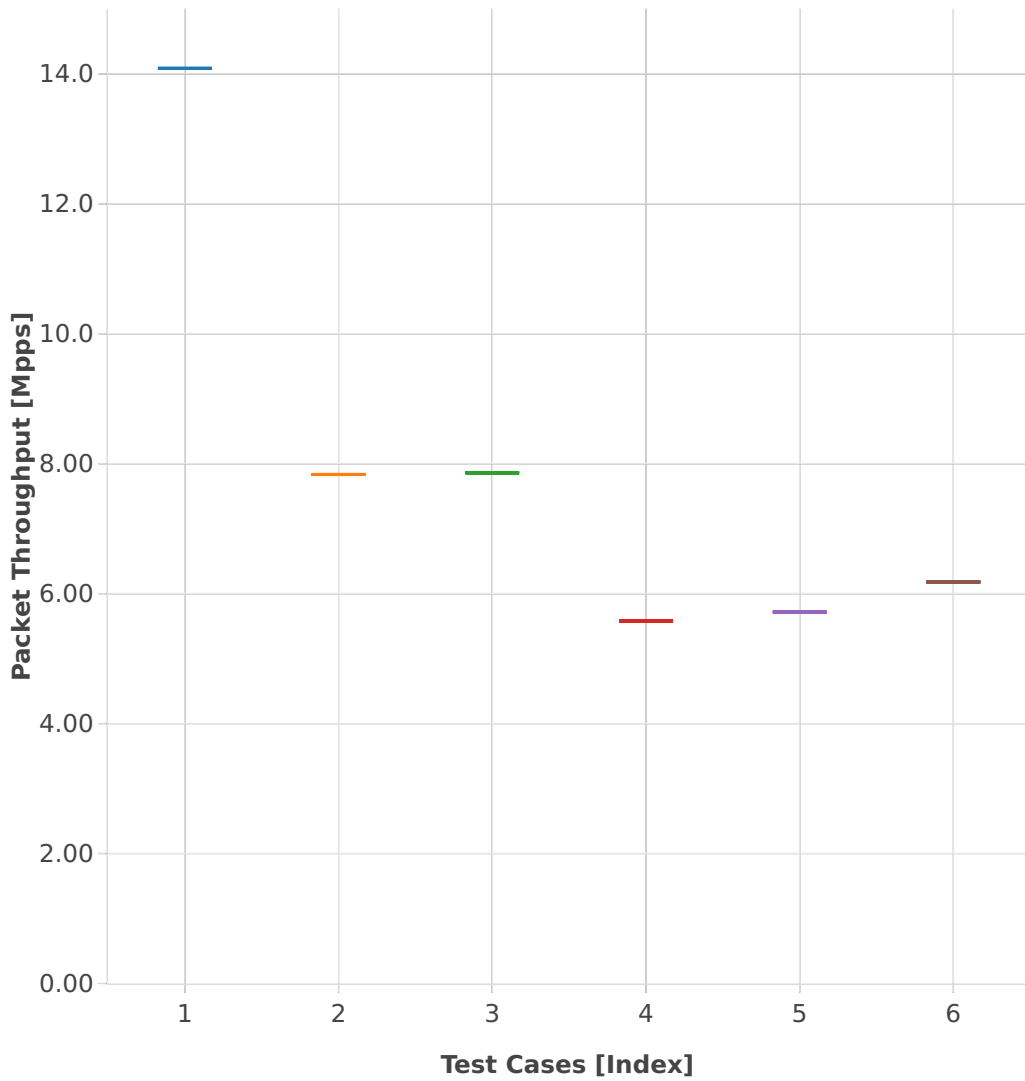

Throughput: memif-3n-skx-x710-64b-2t1c-base_and_features-pdr

- 1. (01 run) eth-l2xcbase-eth-1memif-1dcr
- 2. (01 run) eth-l2xcbase-eth-2memif-1lxc
- 3. (01 run) eth-l2xcbase-eth-2memif-1dcr
- 4. (01 run) dot1q-l2bdbasemaclrn-eth-2memif-1dcr
- 5. (01 run) eth-l2bdbasemaclrn-eth-2memif-1lxc
- 6. (01 run) ethip4-ip4base-eth-2memif-1dcr