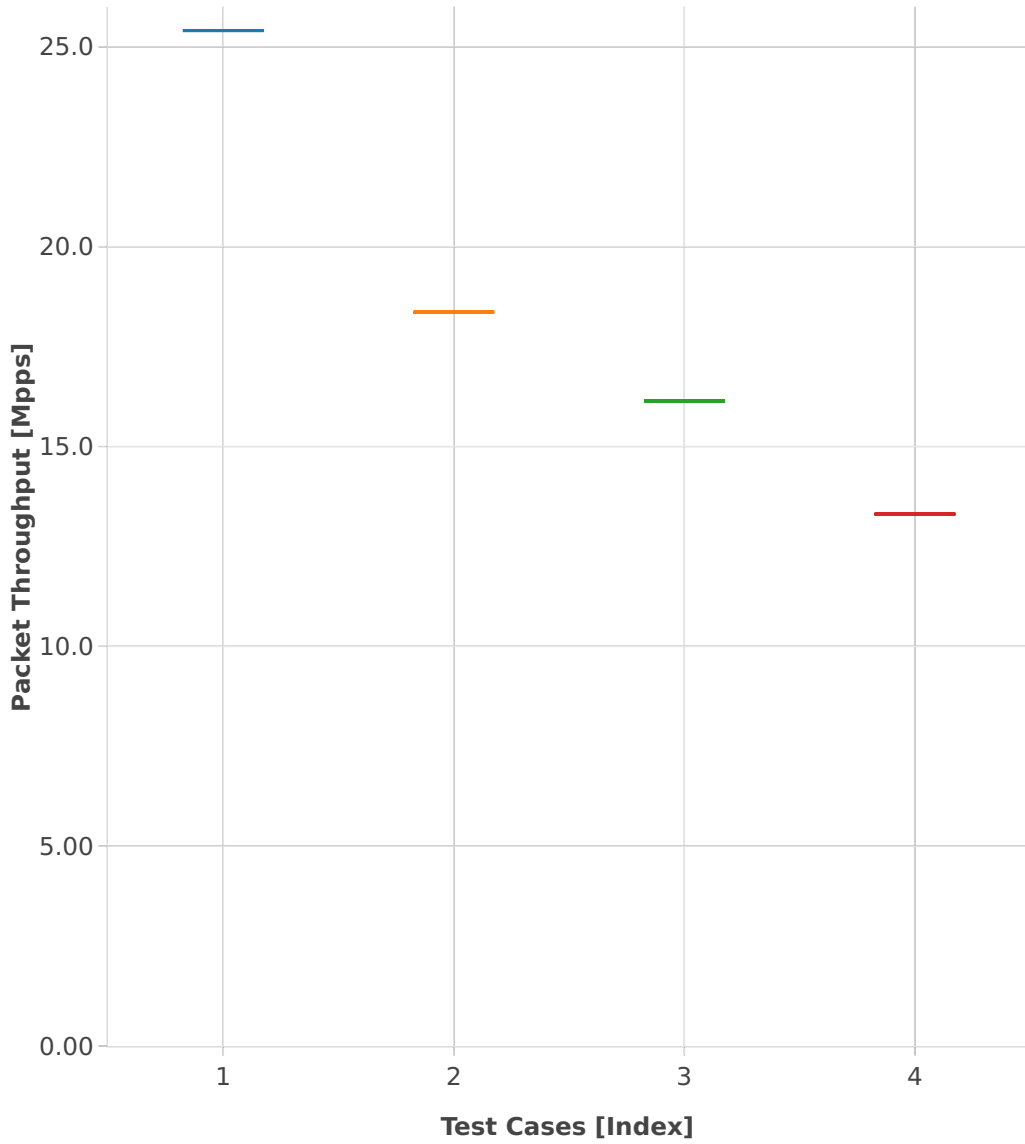

# Throughput: l2sw-3n-skx-x710-64b-2t1c-features-ndr

- 1. (01 run) eth-l2xcbase
- 2. (01 run) eth-l2bdbasemaclrn
- 3. (01 run) dot1q-l2xcbase
- 4. (01 run) dot1q-l2bdbasemaclrn