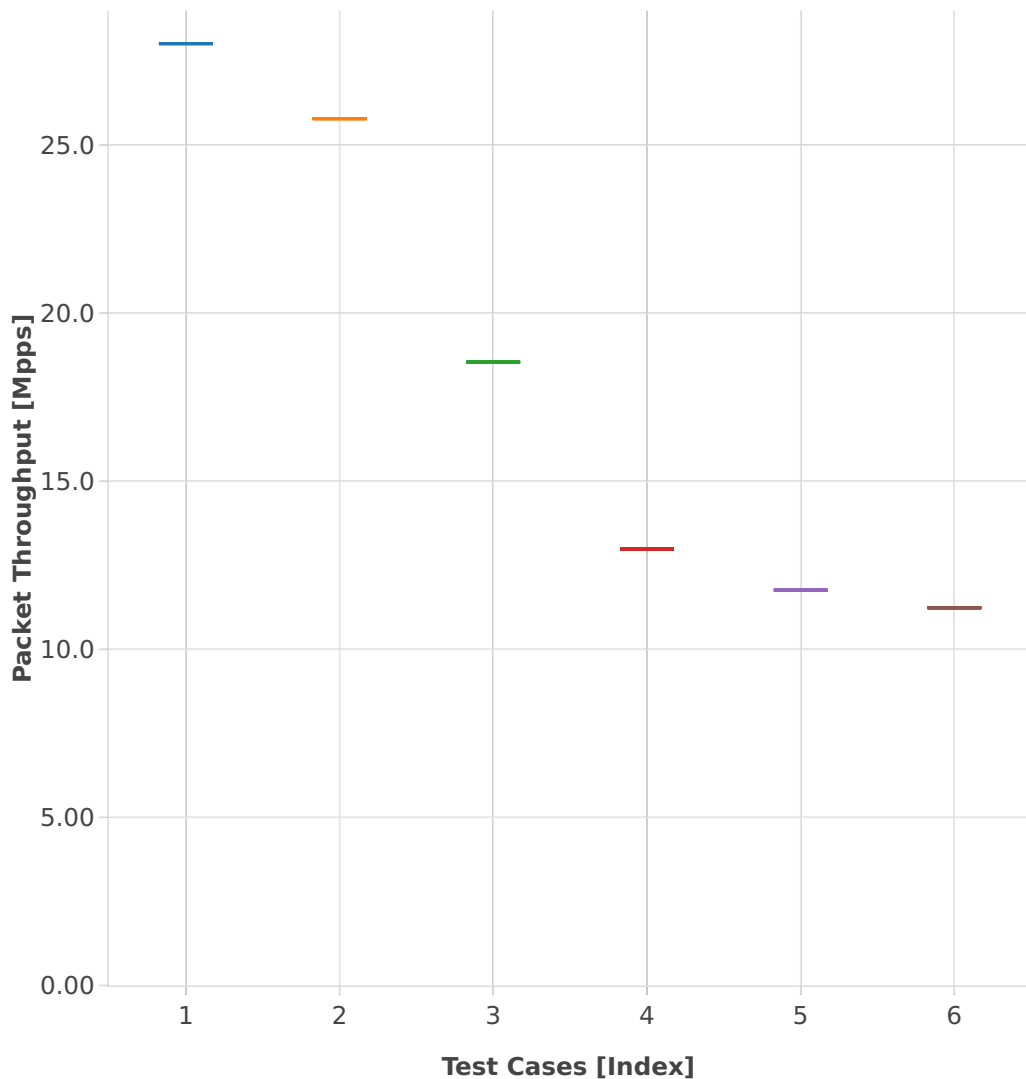

# Throughput: l2sw-3n-skx-x710-64b-2t1c-base\_and\_scale-pdr

- 1. (01 run) eth-l2patch
- 2. (01 run) eth-l2xcbase
- 3. (01 run) eth-l2bdbasemaclrn
- 4. (01 run) eth-l2bdscale10kmaclrn
- 5. (01 run) eth-l2bdscale100kmaclrn
- 6. (01 run) eth-l2bdscale1mmaclrn