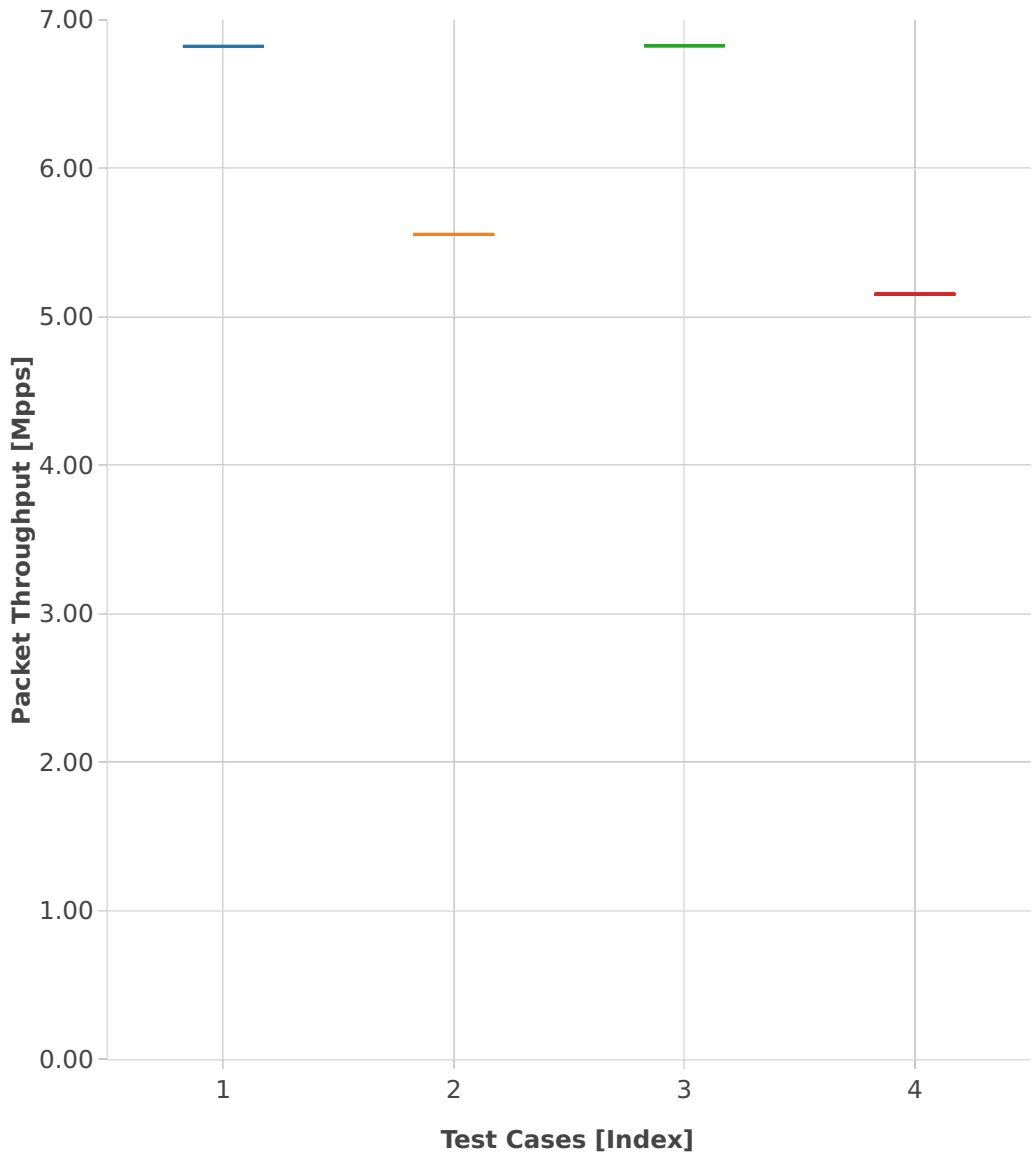

Throughput: l2sw-3n-hsw-x520-64b-1t1c-features-oacl-pdr

- 1. (01 run) eth-l2bdbasemaclrn-oacl1sf-10kflows
- 2. (01 run) eth-l2bdbasemaclrn-oacl1sl-10kflows
- 3. (01 run) eth-l2bdbasemaclrn-oacl50sf-10kflows
- 4. (01 run) eth-l2bdbasemaclrn-oacl50sl-10kflows